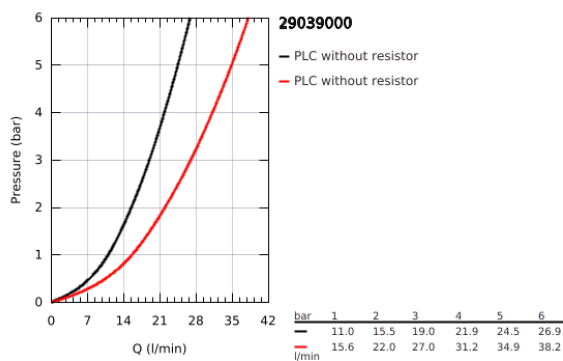

29 039 000 BAUEDGE SINGLE-LEVER BATH MIXER

PRODUCT DESCRIPTION

- Colour: chrome
- concealed installation
- consisting of:
 - set for final installation
 - rough-in set (32 963 000)
 - metal lever
 - GROHE SmoothControl 46 mm ceramic cartridge
 - GROHE LongLife finish
 - adjustable flow rate limiter
 - automatic diverter: bath/shower
 - escutcheon and shaft sealing
 - optional temperature limiter

29 039 000 BAUEDGE SINGLE-LEVER BATH MIXER

SPARE PARTS

- 1: Lever (Spare part-nr. 46698000)
- 2: Escutcheon (Spare part-nr. 46772000)
- 3: Cap (Spare part-nr. 09038000)
- 4: Cartridge (Spare part-nr. 46048000)
- 5: Diverter (Spare part-nr. 46737000)
- 6: Temperature limiter (Spare part-nr. 46308000)*
- 7: Extension set (Spare part-nr. 46191000)*
- 8: Extension set (Spare part-nr. 46343000)*