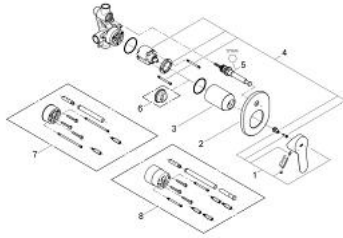

29 039 000 BAUEDGE SINGLE-LEVER BATH MIXER

PRODUCT DESCRIPTION

- Colour: chrome
- concealed installation
- consisting of:
 - set for final installation
 - rough-in set (32 963 000)
 - metal lever
 - GROHE SmoothControl 46 mm ceramic cartridge
 - GROHE LongLife finish
 - adjustable flow rate limiter
 - automatic diverter: bath/shower
 - escutcheon and shaft sealing
 - optional temperature limiter

29 039 000 BAUEDGE SINGLE-LEVER BATH MIXER

SPARE PARTS

- 1: Lever (Spare part-nr. 46698000)
- 2: Escutcheon (Spare part-nr. 46772000)
- 3: Cap (Spare part-nr. 09038000)
- 4: Cartridge (Spare part-nr. 46048000)
- 5: Diverter (Spare part-nr. 46737000)
- 6: Temperature limiter (Spare part-nr. 46308000)*
- 7: Extension set (Spare part-nr. 46191000)*
- 8: Extension set (Spare part-nr. 46343000)*