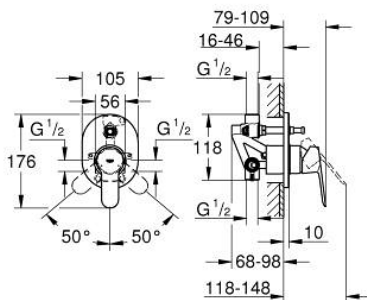

29 039 000 BAUEDGE SINGLE-LEVER BATH MIXER

PRODUCT DESCRIPTION

- Colour: chrome
- concealed installation
- consisting of:
 - set for final installation
 - rough-in set (32 963 000)
 - metal lever
 - GROHE SmoothControl 46 mm ceramic cartridge
 - GROHE LongLife finish
 - adjustable flow rate limiter
 - automatic diverter: bath/shower
 - escutcheon and shaft sealing
 - optional temperature limiter

29 039 000 BAUEDGE SINGLE-LEVER BATH MIXER

SPARE PARTS

- 1: Lever (Spare part-nr. 46698000)
- 2: Escutcheon (Spare part-nr. 46772000)
- 3: Cap (Spare part-nr. 09038000)
- 4: Cartridge (Spare part-nr. 46048000)
- 5: Diverter (Spare part-nr. 46737000)
- 6: Temperature limiter (Spare part-nr. 46308000)*
- 7: Extension set (Spare part-nr. 46191000)*
- 8: Extension set (Spare part-nr. 46343000)*