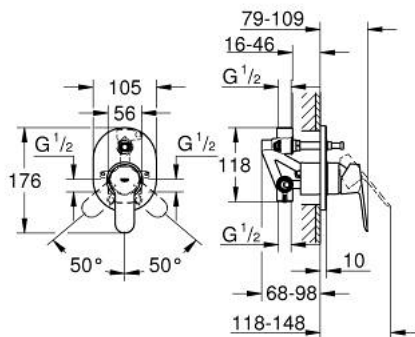

29 039 000 BAUEDGE SINGLE-LEVER BATH MIXER

PRODUCT DESCRIPTION

- Tyc: Chrome
- concealed installation
- consisting of:
 - set for final installation
 - rough-in set (32 963 000)
 - metal lever
 - GROHE SmoothControl 46 mm ceramic cartridge
 - GROHE LongLife finish
 - adjustable flow rate limiter
 - automatic diverter: bath/shower
 - escutcheon and shaft sealing
 - optional temperature limiter

29 039 000 BAUEDGE SINGLE-LEVER BATH MIXER

SPARE PARTS

- 1: Lever (Spare part-nr. 46698000)
- 2: Escutcheon (Spare part-nr. 46772000)
- 3: Cap (Spare part-nr. 09038000)
- 4: Cartridge (Spare part-nr. 46048000)
- 5: Diverter (Spare part-nr. 46737000)
- 6: Temperature limiter (Spare part-nr. 46308000)*
- 7: Extension set (Spare part-nr. 46191000)*
- 8: Extension set (Spare part-nr. 46343000)*