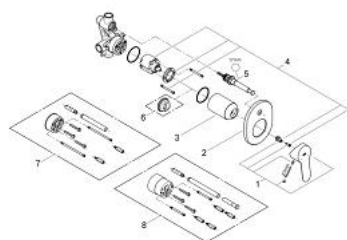

29 039 000 BAUEDGE SINGLE-LEVER BATH MIXER

PRODUCT DESCRIPTION

- Tyc: Chrome
- concealed installation
- consisting of:
 - set for final installation
 - rough-in set (32 963 000)
 - metal lever
 - GROHE SmoothControl 46 mm ceramic cartridge
 - GROHE LongLife finish
 - adjustable flow rate limiter
 - automatic diverter: bath/shower
 - escutcheon and shaft sealing
 - optional temperature limiter

29 039 000 BAUEDGE SINGLE-LEVER BATH MIXER

SPARE PARTS

- 1: Lever (Spare part-nr. 46698000)
- 2: Escutcheon (Spare part-nr. 46772000)
- 3: Cap (Spare part-nr. 09038000)
- 4: Cartridge (Spare part-nr. 46048000)
- 5: Diverter (Spare part-nr. 46737000)
- 6: Temperature limiter (Spare part-nr. 46308000)*
- 7: Extension set (Spare part-nr. 46191000)*
- 8: Extension set (Spare part-nr. 46343000)*