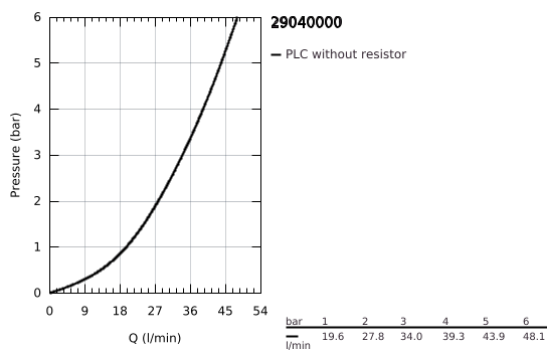

29 040 000 BAUEDGE SINGLE-LEVER SHOWER MIXER

PRODUCT DESCRIPTION

- Colour: chrome
- concealed installation
- consisting of:
- set for final installation
- rough-in set (32 962 000)
- metal lever
- GROHE SmoothControl 46 mm ceramic cartridge
- GROHE LongLife finish
- adjustable flow rate limiter
- escutcheon and shaft sealing
- optional temperature limiter

29 040 000 BAUEDGE SINGLE-LEVER SHOWER MIXER

SPARE PARTS

- 1: Lever (Spare part-nr. 46698000)
- 2: Escutcheon (Spare part-nr. 46773000)
- 3: Cap (Spare part-nr. 09038000)
- 4: Cartridge (Spare part-nr. 46048000)
- 5: Temperature limiter (Spare part-nr. 46308000)*
- 6: Extension set (Spare part-nr. 46191000)*
- 7: Extension set (Spare part-nr. 46343000)*