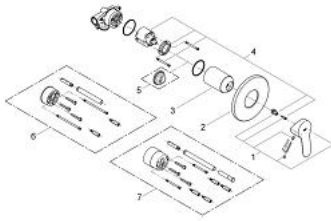

29 040 000 BAUEDGE SINGLE-LEVER SHOWER MIXER

PRODUCT DESCRIPTION

- Colour: chrome
- concealed installation
- consisting of:
- set for final installation
- rough-in set (32 962 000)
- metal lever
- GROHE SmoothControl 46 mm ceramic cartridge
- GROHE LongLife finish
- adjustable flow rate limiter
- escutcheon and shaft sealing
- optional temperature limiter

29 040 000 BAUEDGE SINGLE-LEVER SHOWER MIXER

SPARE PARTS

- 1: Lever (Spare part-nr. 46698000)
- 2: Escutcheon (Spare part-nr. 46773000)
- 3: Cap (Spare part-nr. 09038000)
- 4: Cartridge (Spare part-nr. 46048000)
- 5: Temperature limiter (Spare part-nr. 46308000)*
- 6: Extension set (Spare part-nr. 46191000)*
- 7: Extension set (Spare part-nr. 46343000)*