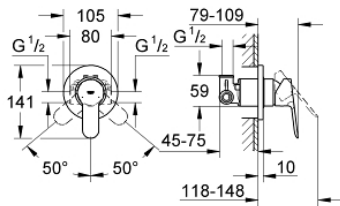

29 040 000 BAUEDGE SINGLE-LEVER SHOWER MIXER

PRODUCT DESCRIPTION

- Colour: chrome
- concealed installation
- consisting of:
- set for final installation
- rough-in set (32 962 000)
- metal lever
- GROHE SmoothControl 46 mm ceramic cartridge
- GROHE LongLife finish
- adjustable flow rate limiter
- escutcheon and shaft sealing
- optional temperature limiter

29 040 000 BAUEDGE SINGLE-LEVER SHOWER MIXER

SPARE PARTS

- 1: Lever (Spare part-nr. 46698000)
- 2: Escutcheon (Spare part-nr. 46773000)
- 3: Cap (Spare part-nr. 09038000)
- 4: Cartridge (Spare part-nr. 46048000)
- 5: Temperature limiter (Spare part-nr. 46308000)*
- 6: Extension set (Spare part-nr. 46191000)*
- 7: Extension set (Spare part-nr. 46343000)*