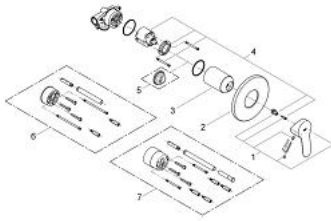

29 040 000 BAUEDGE SINGLE-LEVER SHOWER MIXER

PRODUCT DESCRIPTION

- Tyc: Chrome
- concealed installation
- consisting of:
 - set for final installation
 - rough-in set (32 962 000)
 - metal lever
- GROHE SmoothControl 46 mm ceramic cartridge
- GROHE LongLife finish
- adjustable flow rate limiter
- escutcheon and shaft sealing
- optional temperature limiter

29 040 000 BAUEDGE SINGLE-LEVER SHOWER MIXER

SPARE PARTS

- 1: Lever (Spare part-nr. 46698000)
- 2: Escutcheon (Spare part-nr. 46773000)
- 3: Cap (Spare part-nr. 09038000)
- 4: Cartridge (Spare part-nr. 46048000)
- 5: Temperature limiter (Spare part-nr. 46308000)*
- 6: Extension set (Spare part-nr. 46191000)*
- 7: Extension set (Spare part-nr. 46343000)*