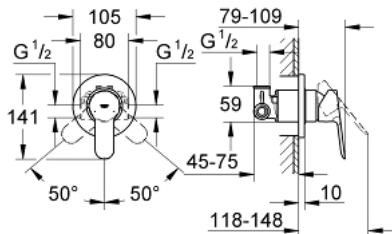

29 040 000 BAUEDGE SINGLE-LEVER SHOWER MIXER

PRODUCT DESCRIPTION

- Tyc: Chrome
- concealed installation
- consisting of:
 - set for final installation
 - rough-in set (32 962 000)
 - metal lever
- GROHE SmoothControl 46 mm ceramic cartridge
- GROHE LongLife finish
- adjustable flow rate limiter
- escutcheon and shaft sealing
- optional temperature limiter

29 040 000 BAUEDGE SINGLE-LEVER SHOWER MIXER

SPARE PARTS

- 1: Lever (Spare part-nr. 46698000)
- 2: Escutcheon (Spare part-nr. 46773000)
- 3: Cap (Spare part-nr. 09038000)
- 4: Cartridge (Spare part-nr. 46048000)
- 5: Temperature limiter (Spare part-nr. 46308000)*
- 6: Extension set (Spare part-nr. 46191000)*
- 7: Extension set (Spare part-nr. 46343000)*