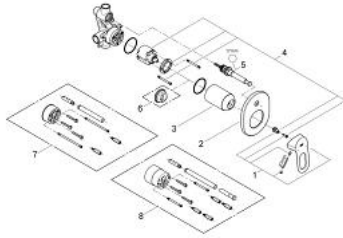

29 041 000 BAULOOP SINGLE-LEVER BATH MIXER

PRODUCT DESCRIPTION

- Colour: chrome
- concealed installation
- consisting of:
 - set for final installation
 - rough-in set (32 963 001)
 - metal lever
- GROHE SmoothControl 46 mm ceramic cartridge
- GROHE LongLife finish
- adjustable flow rate limiter
- adjustable minimum flow rate 2.5 l/min
- automatic diverter: bath/shower
- escutcheon and shaft sealing
- optional temperature limiter ref. no. 46 308

29 041 000 BAULOOP SINGLE-LEVER BATH MIXER

SPARE PARTS

- 1: Lever (Spare part-nr. 46696000)
- 2: Escutcheon (Spare part-nr. 46772000)
- 3: Cap (Spare part-nr. 09038000)
- 4: Cartridge (Spare part-nr. 46048000)
- 5: Diverter (Spare part-nr. 46737000)
- 6: Temperature limiter (Spare part-nr. 46308000)*
- 7: Extension set (Spare part-nr. 46191000)*
- 8: Extension set (Spare part-nr. 46343000)*