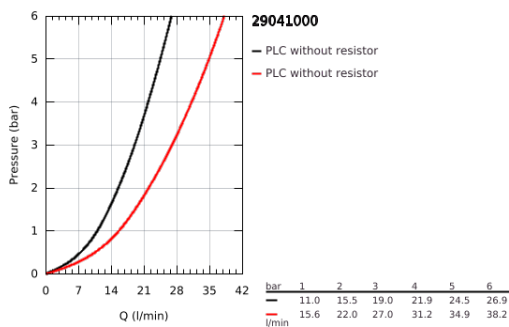

29 041 000 BAULOOP SINGLE-LEVER BATH MIXER

PRODUCT DESCRIPTION

- Colour: chrome
- concealed installation
- consisting of:
 - set for final installation
 - rough-in set (32 963 001)
 - metal lever
- GROHE SmoothControl 46 mm ceramic cartridge
- GROHE LongLife finish
- adjustable flow rate limiter
- adjustable minimum flow rate 2.5 l/min
- automatic diverter: bath/shower
- escutcheon and shaft sealing
- optional temperature limiter ref. no. 46 308