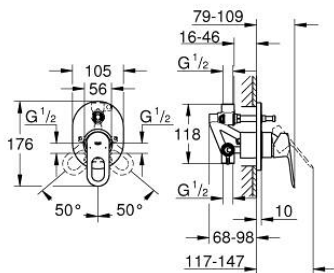

29 041 000 BAULOOP SINGLE-LEVER BATH MIXER

PRODUCT DESCRIPTION

- Colour: chrome
- concealed installation
- consisting of:
 - set for final installation
 - rough-in set (32 963 001)
 - metal lever
- GROHE SmoothControl 46 mm ceramic cartridge
- GROHE LongLife finish
- adjustable flow rate limiter
- adjustable minimum flow rate 2.5 l/min
- automatic diverter: bath/shower
- escutcheon and shaft sealing
- optional temperature limiter ref. no. 46 308

29 041 000 BAULOOP SINGLE-LEVER BATH MIXER

SPARE PARTS

- 1: Lever (Spare part-nr. 46696000)
- 2: Escutcheon (Spare part-nr. 46772000)
- 3: Cap (Spare part-nr. 09038000)
- 4: Cartridge (Spare part-nr. 46048000)
- 5: Diverter (Spare part-nr. 46737000)
- 6: Temperature limiter (Spare part-nr. 46308000)*
- 7: Extension set (Spare part-nr. 46191000)*
- 8: Extension set (Spare part-nr. 46343000)*