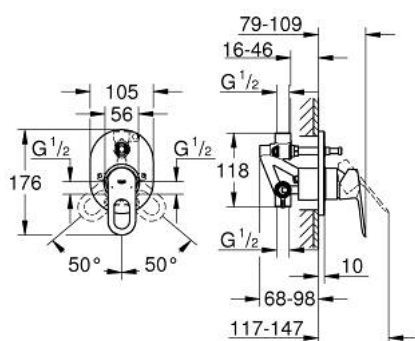

29 041 000 BAULoop SINGLE-LEVER BATH MIXER

PRODUCT DESCRIPTION

- Tyc: Chrome
- concealed installation
- consisting of:
 - set for final installation
 - rough-in set (32 963 001)
 - metal lever
 - GROHE SmoothControl 46 mm ceramic cartridge
 - GROHE LongLife finish
 - adjustable flow rate limiter
 - adjustable minimum flow rate 2.5 l/min
 - automatic diverter: bath/shower
 - escutcheon and shaft sealing
 - optional temperature limiter ref. no. 46 308

29 041 000 BAULOOP SINGLE-LEVER BATH MIXER

SPARE PARTS

- 1: Lever (Spare part-nr. 46696000)
- 2: Escutcheon (Spare part-nr. 46772000)
- 3: Cap (Spare part-nr. 09038000)
- 4: Cartridge (Spare part-nr. 46048000)
- 5: Diverter (Spare part-nr. 46737000)
- 6: Temperature limiter (Spare part-nr. 46308000)*
- 7: Extension set (Spare part-nr. 46191000)*
- 8: Extension set (Spare part-nr. 46343000)*