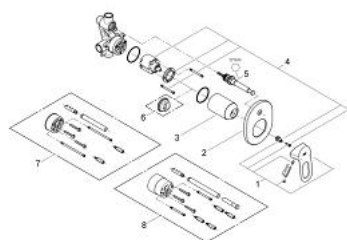

29 041 000 BAULoop SINGLE-LEVER BATH MIXER

PRODUCT DESCRIPTION

- Tyc: Chrome
- concealed installation
- consisting of:
 - set for final installation
 - rough-in set (32 963 001)
 - metal lever
 - GROHE SmoothControl 46 mm ceramic cartridge
 - GROHE LongLife finish
 - adjustable flow rate limiter
 - adjustable minimum flow rate 2.5 l/min
 - automatic diverter: bath/shower
 - escutcheon and shaft sealing
 - optional temperature limiter ref. no. 46 308

29 041 000 BAULOOP SINGLE-LEVER BATH MIXER

SPARE PARTS

- 1: Lever (Spare part-nr. 46696000)
- 2: Escutcheon (Spare part-nr. 46772000)
- 3: Cap (Spare part-nr. 09038000)
- 4: Cartridge (Spare part-nr. 46048000)
- 5: Diverter (Spare part-nr. 46737000)
- 6: Temperature limiter (Spare part-nr. 46308000)*
- 7: Extension set (Spare part-nr. 46191000)*
- 8: Extension set (Spare part-nr. 46343000)*