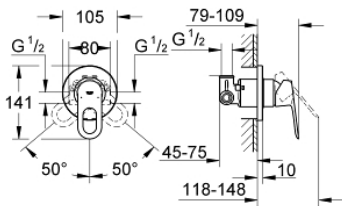

29 042 000 BAULOOK SINGLE-LEVER SHOWER MIXER

PRODUCT DESCRIPTION

- Colour: chrome
- concealed installation
- consisting of:
- set for final installation
- rough-in set (32 962 001)
- metal lever
- GROHE SmoothControl 46 mm ceramic cartridge
- GROHE LongLife finish
- adjustable flow rate limiter
- adjustable minimum flow rate 2.5 l/min
- escutcheon and shaft sealing
- optional temperature limiter ref. no. 46 308

29 042 000 BAULOOP SINGLE-LEVER SHOWER MIXER

SPARE PARTS

- 1: Lever (Spare part-nr. 46696000)
- 2: Escutcheon (Spare part-nr. 46773000)
- 3: Cap (Spare part-nr. 09038000)
- 4: Cartridge (Spare part-nr. 46048000)
- 5: Temperature limiter (Spare part-nr. 46308000)*
- 6: Extension set (Spare part-nr. 46191000)*
- 7: Extension set (Spare part-nr. 46343000)*