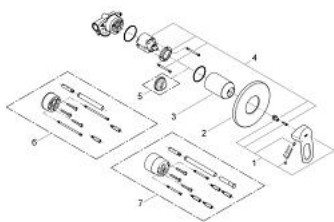

29 042 000 BAULOOK SINGLE-LEVER SHOWER MIXER

PRODUCT DESCRIPTION

- Colour: chrome
- concealed installation
- consisting of:
- set for final installation
- rough-in set (32 962 001)
- metal lever
- GROHE SmoothControl 46 mm ceramic cartridge
- GROHE LongLife finish
- adjustable flow rate limiter
- adjustable minimum flow rate 2.5 l/min
- escutcheon and shaft sealing
- optional temperature limiter ref. no. 46 308

29 042 000 BAULOOP SINGLE-LEVER SHOWER MIXER

SPARE PARTS

- 1: Lever (Spare part-nr. 46696000)
- 2: Escutcheon (Spare part-nr. 46773000)
- 3: Cap (Spare part-nr. 09038000)
- 4: Cartridge (Spare part-nr. 46048000)
- 5: Temperature limiter (Spare part-nr. 46308000)*
- 6: Extension set (Spare part-nr. 46191000)*
- 7: Extension set (Spare part-nr. 46343000)*