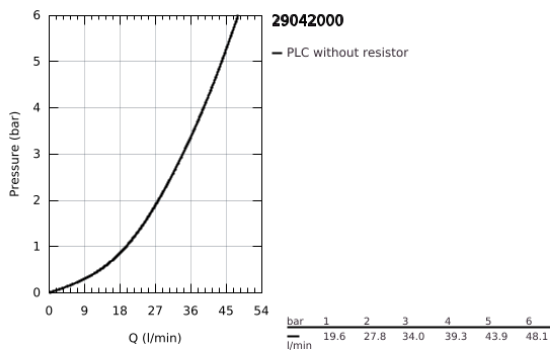

29 042 000 BAULOOK SINGLE-LEVER SHOWER MIXER

PRODUCT DESCRIPTION

- Colour: chrome
- concealed installation
- consisting of:
- set for final installation
- rough-in set (32 962 001)
- metal lever
- GROHE SmoothControl 46 mm ceramic cartridge
- GROHE LongLife finish
- adjustable flow rate limiter
- adjustable minimum flow rate 2.5 l/min
- escutcheon and shaft sealing
- optional temperature limiter ref. no. 46 308

29 042 000 BAULOOP SINGLE-LEVER SHOWER MIXER

SPARE PARTS

- 1: Lever (Spare part-nr. 46696000)
- 2: Escutcheon (Spare part-nr. 46773000)
- 3: Cap (Spare part-nr. 09038000)
- 4: Cartridge (Spare part-nr. 46048000)
- 5: Temperature limiter (Spare part-nr. 46308000)*
- 6: Extension set (Spare part-nr. 46191000)*
- 7: Extension set (Spare part-nr. 46343000)*