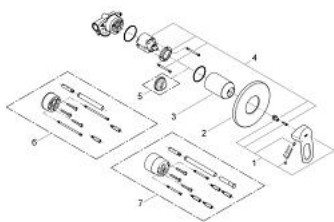

29 042 000 BAULoop SINGLE-LEVER SHOWER MIXER

PRODUCT DESCRIPTION

- Tyc: Chrome
- concealed installation
- consisting of:
 - set for final installation
 - rough-in set (32 962 001)
 - metal lever
- GROHE SmoothControl 46 mm ceramic cartridge
- GROHE LongLife finish
- adjustable flow rate limiter
- adjustable minimum flow rate 2.5 l/min
- escutcheon and shaft sealing
- optional temperature limiter ref. no. 46 308

29 042 000 BAULOOP SINGLE-LEVER SHOWER MIXER

SPARE PARTS

- 1: Lever (Spare part-nr. 46696000)
- 2: Escutcheon (Spare part-nr. 46773000)
- 3: Cap (Spare part-nr. 09038000)
- 4: Cartridge (Spare part-nr. 46048000)
- 5: Temperature limiter (Spare part-nr. 46308000)*
- 6: Extension set (Spare part-nr. 46191000)*
- 7: Extension set (Spare part-nr. 46343000)*