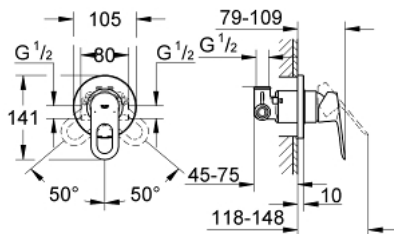

29 042 000 BAULoop SINGLE-LEVER SHOWER MIXER

PRODUCT DESCRIPTION

- Tyc: Chrome
- concealed installation
- consisting of:
 - set for final installation
 - rough-in set (32 962 001)
 - metal lever
- GROHE SmoothControl 46 mm ceramic cartridge
- GROHE LongLife finish
- adjustable flow rate limiter
- adjustable minimum flow rate 2.5 l/min
- escutcheon and shaft sealing
- optional temperature limiter ref. no. 46 308

29 042 000 BAULOOP SINGLE-LEVER SHOWER MIXER

SPARE PARTS

- 1: Lever (Spare part-nr. 46696000)
- 2: Escutcheon (Spare part-nr. 46773000)
- 3: Cap (Spare part-nr. 09038000)
- 4: Cartridge (Spare part-nr. 46048000)
- 5: Temperature limiter (Spare part-nr. 46308000)*
- 6: Extension set (Spare part-nr. 46191000)*
- 7: Extension set (Spare part-nr. 46343000)*