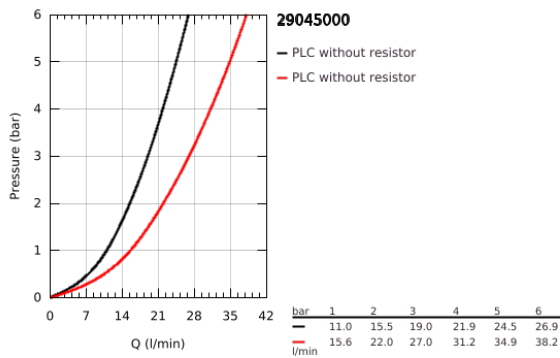

29 045 000 BAUFLOW SINGLE-LEVER BATH MIXER

PRODUCT DESCRIPTION

- Colour: chrome
- concealed installation
- consisting of:
 - set for final installation
 - rough-in set (32 963 001)
 - metal lever
 - GROHE SmoothControl 46 mm ceramic cartridge
 - GROHE LongLife finish
 - adjustable flow rate limiter
 - adjustable minimum flow rate 2.5 l/min
 - automatic diverter: bath/shower
 - escutcheon and shaft sealing
 - optional temperature limiter