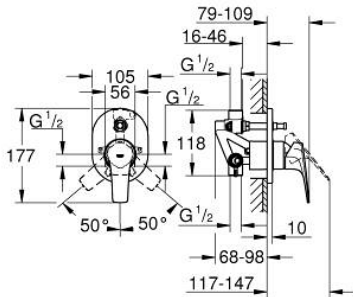

29 045 000 BAUFLOW SINGLE-LEVER BATH MIXER

PRODUCT DESCRIPTION

- Colour: chrome
- concealed installation
- consisting of:
 - set for final installation
 - rough-in set (32 963 001)
 - metal lever
 - GROHE SmoothControl 46 mm ceramic cartridge
 - GROHE LongLife finish
 - adjustable flow rate limiter
 - adjustable minimum flow rate 2.5 l/min
 - automatic diverter: bath/shower
 - escutcheon and shaft sealing
 - optional temperature limiter

29 045 000 BAUFLOW SINGLE-LEVER BATH MIXER

SPARE PARTS

- 1: Lever (Spare part-nr. 46702000)
- 2: Escutcheon (Spare part-nr. 46772000)
- 3: Cap (Spare part-nr. 09038000)
- 4: Cartridge (Spare part-nr. 46048000)
- 5: Diverter (Spare part-nr. 46737000)
- 6: Temperature limiter (Spare part-nr. 46308000)*
- 7: Extension set (Spare part-nr. 46191000)*
- 8: Extension set (Spare part-nr. 46343000)*