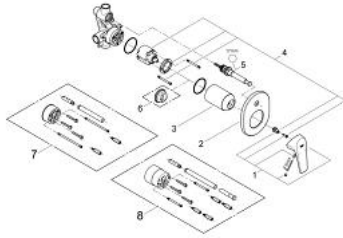

29 045 000 BAUFLOW SINGLE-LEVER BATH MIXER

PRODUCT DESCRIPTION

- Colour: chrome
- concealed installation
- consisting of:
 - set for final installation
 - rough-in set (32 963 001)
 - metal lever
 - GROHE SmoothControl 46 mm ceramic cartridge
 - GROHE LongLife finish
 - adjustable flow rate limiter
 - adjustable minimum flow rate 2.5 l/min
 - automatic diverter: bath/shower
 - escutcheon and shaft sealing
 - optional temperature limiter

29 045 000 BAUFLOW SINGLE-LEVER BATH MIXER

SPARE PARTS

- 1: Lever (Spare part-nr. 46702000)
- 2: Escutcheon (Spare part-nr. 46772000)
- 3: Cap (Spare part-nr. 09038000)
- 4: Cartridge (Spare part-nr. 46048000)
- 5: Diverter (Spare part-nr. 46737000)
- 6: Temperature limiter (Spare part-nr. 46308000)*
- 7: Extension set (Spare part-nr. 46191000)*
- 8: Extension set (Spare part-nr. 46343000)*