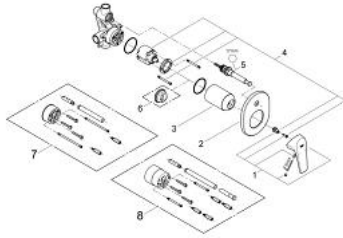

## 29 045 000 BAUFLOW SINGLE-LEVER BATH MIXER

### PRODUCT DESCRIPTION

- Tyc: Chrome
- concealed installation
- consisting of:
  - set for final installation
  - rough-in set (32 963 001)
  - metal lever
- GROHE SmoothControl 46 mm ceramic cartridge
- GROHE LongLife finish
- adjustable flow rate limiter
- adjustable minimum flow rate 2.5 l/min
- automatic diverter: bath/shower
- escutcheon and shaft sealing
- optional temperature limiter

### SPARE PARTS

- 1: Lever (Spare part-nr. 46702000)
- 2: Escutcheon (Spare part-nr. 46772000)
- 3: Cap (Spare part-nr. 09038000)
- 4: Cartridge (Spare part-nr. 46048000)
- 5: Diverter (Spare part-nr. 46737000)
- 6: Temperature limiter (Spare part-nr. 46308000)\*
- 7: Extension set (Spare part-nr. 46191000)\*
- 8: Extension set (Spare part-nr. 46343000)\*