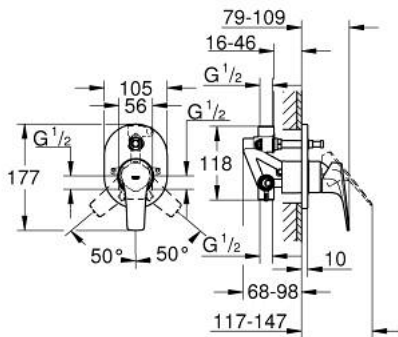

## 29 045 000 BAUFLOW SINGLE-LEVER BATH MIXER

### PRODUCT DESCRIPTION

- Tyc: Chrome
- concealed installation
- consisting of:
  - set for final installation
  - rough-in set (32 963 001)
  - metal lever
- GROHE SmoothControl 46 mm ceramic cartridge
- GROHE LongLife finish
- adjustable flow rate limiter
- adjustable minimum flow rate 2.5 l/min
- automatic diverter: bath/shower
- escutcheon and shaft sealing
- optional temperature limiter

### SPARE PARTS

- 1: Lever (Spare part-nr. 46702000)
- 2: Escutcheon (Spare part-nr. 46772000)
- 3: Cap (Spare part-nr. 09038000)
- 4: Cartridge (Spare part-nr. 46048000)
- 5: Diverter (Spare part-nr. 46737000)
- 6: Temperature limiter (Spare part-nr. 46308000)\*
- 7: Extension set (Spare part-nr. 46191000)\*
- 8: Extension set (Spare part-nr. 46343000)\*