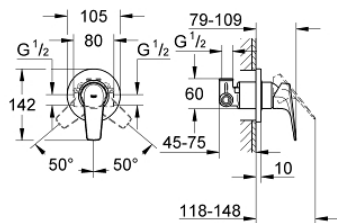

29 046 000 BAUFLOW SINGLE-LEVER SHOWER MIXER

PRODUCT DESCRIPTION

- Colour: chrome
- concealed installation
- consisting of:
 - set for final installation
 - rough-in set (32 962 001)
 - metal lever
 - GROHE SmoothControl 46 mm ceramic cartridge
 - GROHE LongLife finish
 - adjustable flow rate limiter
 - adjustable minimum flow rate 2.5 l/min
 - escutcheon and shaft sealing
 - optional temperature limiter ref. no. 46 308

29 046 000 BAUFLOW SINGLE-LEVER SHOWER MIXER

SPARE PARTS

- 1: Lever (Spare part-nr. 46702000)
- 2: Escutcheon (Spare part-nr. 46773000)
- 3: Cap (Spare part-nr. 09038000)
- 4: Cartridge (Spare part-nr. 46048000)
- 5: Temperature limiter (Spare part-nr. 46308000)*
- 6: Extension set (Spare part-nr. 46191000)*
- 7: Extension set (Spare part-nr. 46343000)*