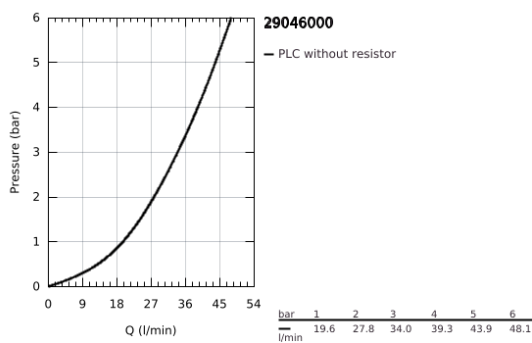

29 046 000 BAUFLOW SINGLE-LEVER SHOWER MIXER

PRODUCT DESCRIPTION

- Colour: chrome
- concealed installation
- consisting of:
 - set for final installation
 - rough-in set (32 962 001)
 - metal lever
 - GROHE SmoothControl 46 mm ceramic cartridge
 - GROHE LongLife finish
 - adjustable flow rate limiter
 - adjustable minimum flow rate 2.5 l/min
 - escutcheon and shaft sealing
 - optional temperature limiter ref. no. 46 308

29 046 000 BAUFLOW SINGLE-LEVER SHOWER MIXER

SPARE PARTS

- 1: Lever (Spare part-nr. 46702000)
- 2: Escutcheon (Spare part-nr. 46773000)
- 3: Cap (Spare part-nr. 09038000)
- 4: Cartridge (Spare part-nr. 46048000)
- 5: Temperature limiter (Spare part-nr. 46308000)*
- 6: Extension set (Spare part-nr. 46191000)*
- 7: Extension set (Spare part-nr. 46343000)*