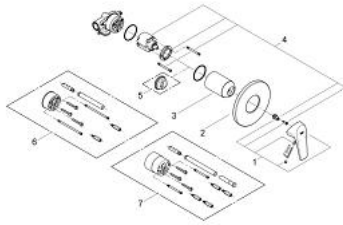

29 046 000 BAUFLOW SINGLE-LEVER SHOWER MIXER

PRODUCT DESCRIPTION

- Colour: chrome
- concealed installation
- consisting of:
 - set for final installation
 - rough-in set (32 962 001)
 - metal lever
 - GROHE SmoothControl 46 mm ceramic cartridge
 - GROHE LongLife finish
 - adjustable flow rate limiter
 - adjustable minimum flow rate 2.5 l/min
 - escutcheon and shaft sealing
 - optional temperature limiter ref. no. 46 308

29 046 000 BAUFLOW SINGLE-LEVER SHOWER MIXER

SPARE PARTS

- 1: Lever (Spare part-nr. 46702000)
- 2: Escutcheon (Spare part-nr. 46773000)
- 3: Cap (Spare part-nr. 09038000)
- 4: Cartridge (Spare part-nr. 46048000)
- 5: Temperature limiter (Spare part-nr. 46308000)*
- 6: Extension set (Spare part-nr. 46191000)*
- 7: Extension set (Spare part-nr. 46343000)*