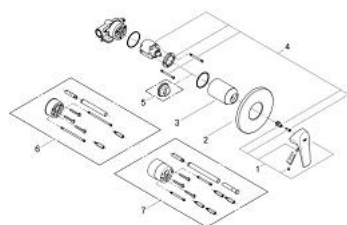

29 046 000 BAUFLOW SINGLE-LEVER SHOWER MIXER

PRODUCT DESCRIPTION

- Tyc: Chrome
- concealed installation
- consisting of:
 - set for final installation
 - rough-in set (32 962 001)
 - metal lever
 - GROHE SmoothControl 46 mm ceramic cartridge
 - GROHE LongLife finish
 - adjustable flow rate limiter
 - adjustable minimum flow rate 2.5 l/min
 - escutcheon and shaft sealing
 - optional temperature limiter ref. no. 46 308

29 046 000 BAUFLOW SINGLE-LEVER SHOWER MIXER

SPARE PARTS

- 1: Lever (Spare part-nr. 46702000)
- 2: Escutcheon (Spare part-nr. 46773000)
- 3: Cap (Spare part-nr. 09038000)
- 4: Cartridge (Spare part-nr. 46048000)
- 5: Temperature limiter (Spare part-nr. 46308000)*
- 6: Extension set (Spare part-nr. 46191000)*
- 7: Extension set (Spare part-nr. 46343000)*