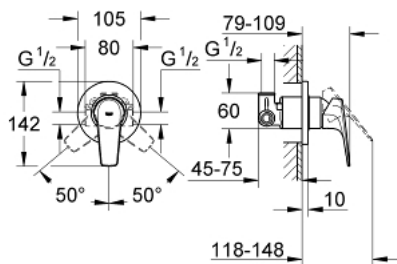

29 046 000 BAUFLOW SINGLE-LEVER SHOWER MIXER

PRODUCT DESCRIPTION

- Tyc: Chrome
- concealed installation
- consisting of:
 - set for final installation
 - rough-in set (32 962 001)
 - metal lever
 - GROHE SmoothControl 46 mm ceramic cartridge
 - GROHE LongLife finish
 - adjustable flow rate limiter
 - adjustable minimum flow rate 2.5 l/min
 - escutcheon and shaft sealing
 - optional temperature limiter ref. no. 46 308

29 046 000 BAUFLOW SINGLE-LEVER SHOWER MIXER

SPARE PARTS

- 1: Lever (Spare part-nr. 46702000)
- 2: Escutcheon (Spare part-nr. 46773000)
- 3: Cap (Spare part-nr. 09038000)
- 4: Cartridge (Spare part-nr. 46048000)
- 5: Temperature limiter (Spare part-nr. 46308000)*
- 6: Extension set (Spare part-nr. 46191000)*
- 7: Extension set (Spare part-nr. 46343000)*