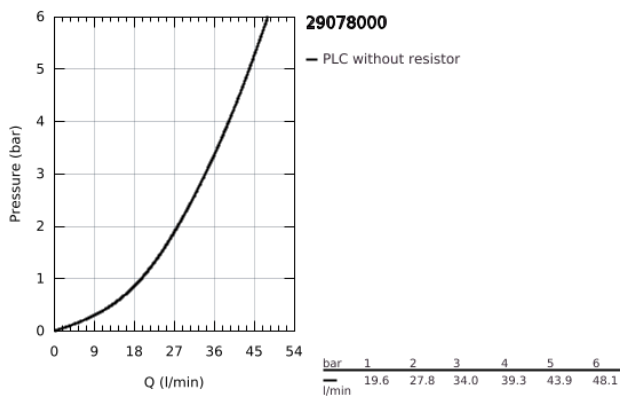

29 078 000 **BAUEDGE SINGLE-LEVER SHOWER MIXER 1/2"**

PRODUCT DESCRIPTION

- Colour: chrome
- metal lever
- concealed installation
- consisting of:
- set for final installation
- rough-in set (33 964 001)
- GROHE SmoothControl 46 mm ceramic cartridge
- GROHE LongLife finish
- adjustable flow rate limiter
- escutcheon and shaft sealing
- optional temperature limiter ref. no. 46 308

29 078 000 **BAUEDGE SINGLE-LEVER SHOWER MIXER 1/2"**

SPARE PARTS

- 1: Lever (Spare part-nr. 46698000)
- 2: Escutcheon (Spare part-nr. 46904000)
- 3: Cap (Spare part-nr. 09038000)
- 4: Cartridge (Spare part-nr. 46048000)
- 5: Temperature limiter (Spare part-nr. 46375000)*
- 6: Extension set (Spare part-nr. 46191000)*
- 7: Extension set (Spare part-nr. 46343000)*