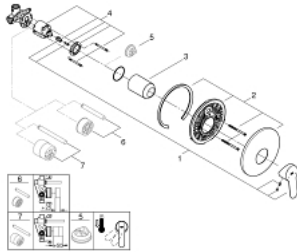

29 078 000 **BAUEDGE SINGLE-LEVER SHOWER MIXER 1/2"**

PRODUCT DESCRIPTION

- Colour: chrome
- metal lever
- concealed installation
- consisting of:
- set for final installation
- rough-in set (33 964 001)
- GROHE SmoothControl 46 mm ceramic cartridge
- GROHE LongLife finish
- adjustable flow rate limiter
- escutcheon and shaft sealing
- optional temperature limiter ref. no. 46 308

29 078 000 **BAUEDGE SINGLE-LEVER SHOWER MIXER 1/2"**

SPARE PARTS

- 1: Lever (Spare part-nr. 46698000)
- 2: Escutcheon (Spare part-nr. 46904000)
- 3: Cap (Spare part-nr. 09038000)
- 4: Cartridge (Spare part-nr. 46048000)
- 5: Temperature limiter (Spare part-nr. 46375000)*
- 6: Extension set (Spare part-nr. 46191000)*
- 7: Extension set (Spare part-nr. 46343000)*