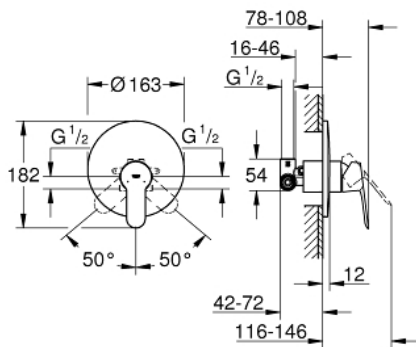

29 078 000 **BAUEDGE SINGLE-LEVER SHOWER MIXER 1/2"**

PRODUCT DESCRIPTION

- Colour: chrome
- metal lever
- concealed installation
- consisting of:
- set for final installation
- rough-in set (33 964 001)
- GROHE SmoothControl 46 mm ceramic cartridge
- GROHE LongLife finish
- adjustable flow rate limiter
- escutcheon and shaft sealing
- optional temperature limiter ref. no. 46 308

29 078 000 **BAUEDGE SINGLE-LEVER SHOWER MIXER 1/2"**

SPARE PARTS

- 1: Lever (Spare part-nr. 46698000)
- 2: Escutcheon (Spare part-nr. 46904000)
- 3: Cap (Spare part-nr. 09038000)
- 4: Cartridge (Spare part-nr. 46048000)
- 5: Temperature limiter (Spare part-nr. 46375000)*
- 6: Extension set (Spare part-nr. 46191000)*
- 7: Extension set (Spare part-nr. 46343000)*