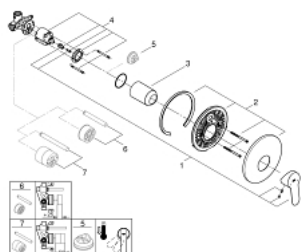

29 078 000 **BAUEDGE SINGLE-LEVER SHOWER MIXER 1/2"**

**PRODUCT DESCRIPTION**

- Tyc: Chrome
- metal lever
- concealed installation
- consisting of:
- set for final installation
- rough-in set (33 964 001)
- GROHE SmoothControl 46 mm ceramic cartridge
- GROHE LongLife finish
- adjustable flow rate limiter
- escutcheon and shaft sealing
- optional temperature limiter ref. no. 46 308

## 29 078 000 **BAUEDGE SINGLE-LEVER SHOWER MIXER 1/2"**

### SPARE PARTS

- 1: Lever (Spare part-nr. 46698000)
- 2: Escutcheon (Spare part-nr. 46904000)
- 3: Cap (Spare part-nr. 09038000)
- 4: Cartridge (Spare part-nr. 46048000)
- 5: Temperature limiter (Spare part-nr. 46375000)\*
- 6: Extension set (Spare part-nr. 46191000)\*
- 7: Extension set (Spare part-nr. 46343000)\*