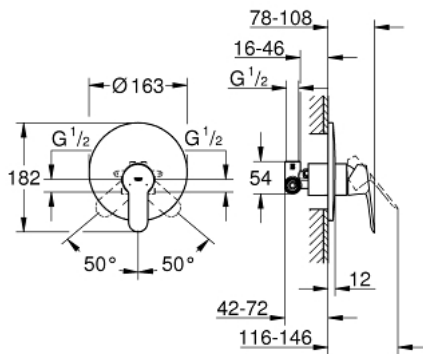

29 078 000 **BAUEDGE SINGLE-LEVER SHOWER MIXER 1/2"**

**PRODUCT DESCRIPTION**

- Tyc: Chrome
- metal lever
- concealed installation
- consisting of:
- set for final installation
- rough-in set (33 964 001)
- GROHE SmoothControl 46 mm ceramic cartridge
- GROHE LongLife finish
- adjustable flow rate limiter
- escutcheon and shaft sealing
- optional temperature limiter ref. no. 46 308

## 29 078 000 **BAUEDGE SINGLE-LEVER SHOWER MIXER 1/2"**

### SPARE PARTS

- 1: Lever (Spare part-nr. 46698000)
- 2: Escutcheon (Spare part-nr. 46904000)
- 3: Cap (Spare part-nr. 09038000)
- 4: Cartridge (Spare part-nr. 46048000)
- 5: Temperature limiter (Spare part-nr. 46375000)\*
- 6: Extension set (Spare part-nr. 46191000)\*
- 7: Extension set (Spare part-nr. 46343000)\*