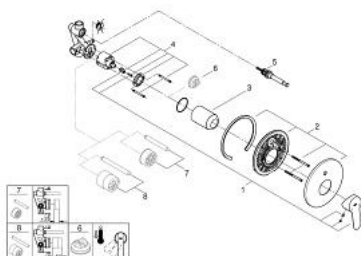

29 079 000 **BAUEDGE SINGLE-LEVER BATH MIXER 1/2"**

PRODUCT DESCRIPTION

- Colour: chrome
- metal lever
- concealed installation
- consisting of:
- set for final installation
- rough-in set (33 963 001)
- GROHE SmoothControl 46 mm ceramic cartridge
- GROHE LongLife finish
- adjustable flow rate limiter
- automatic diverter: bath/shower
- escutcheon and shaft sealing
- optional temperature limiter ref. no. 46 308

29 079 000 **BAUEDGE SINGLE-LEVER BATH MIXER 1/2"**

SPARE PARTS

- 1: Lever (Spare part-nr. 46698000)
- 2: Escutcheon (Spare part-nr. 46905000)
- 3: Cap (Spare part-nr. 09038000)
- 4: Cartridge (Spare part-nr. 46048000)
- 5: Diverter (Spare part-nr. 46737000)
- 6: Temperature limiter (Spare part-nr. 46375000)*
- 7: Extension set (Spare part-nr. 46191000)*
- 8: Extension set (Spare part-nr. 46343000)*