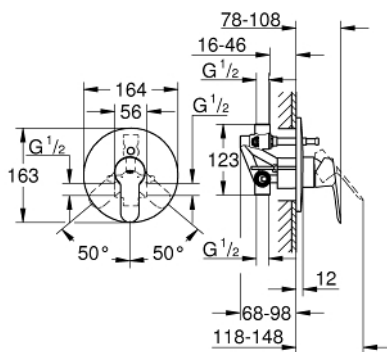

29 079 000 **BAUEDGE SINGLE-LEVER BATH MIXER 1/2"**

PRODUCT DESCRIPTION

- Colour: chrome
- metal lever
- concealed installation
- consisting of:
- set for final installation
- rough-in set (33 963 001)
- GROHE SmoothControl 46 mm ceramic cartridge
- GROHE LongLife finish
- adjustable flow rate limiter
- automatic diverter: bath/shower
- escutcheon and shaft sealing
- optional temperature limiter ref. no. 46 308

29 079 000 **BAUEDGE SINGLE-LEVER BATH MIXER 1/2"**

SPARE PARTS

- 1: Lever (Spare part-nr. 46698000)
- 2: Escutcheon (Spare part-nr. 46905000)
- 3: Cap (Spare part-nr. 09038000)
- 4: Cartridge (Spare part-nr. 46048000)
- 5: Diverter (Spare part-nr. 46737000)
- 6: Temperature limiter (Spare part-nr. 46375000)*
- 7: Extension set (Spare part-nr. 46191000)*
- 8: Extension set (Spare part-nr. 46343000)*