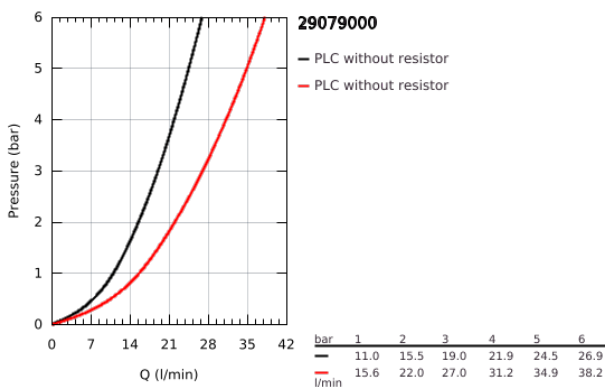

29 079 000 **BAUEDGE SINGLE-LEVER BATH MIXER 1/2"**

PRODUCT DESCRIPTION

- Colour: chrome
- metal lever
- concealed installation
- consisting of:
- set for final installation
- rough-in set (33 963 001)
- GROHE SmoothControl 46 mm ceramic cartridge
- GROHE LongLife finish
- adjustable flow rate limiter
- automatic diverter: bath/shower
- escutcheon and shaft sealing
- optional temperature limiter ref. no. 46 308

29 079 000 **BAUEDGE SINGLE-LEVER BATH MIXER 1/2"**

SPARE PARTS

- 1: Lever (Spare part-nr. 46698000)
- 2: Escutcheon (Spare part-nr. 46905000)
- 3: Cap (Spare part-nr. 09038000)
- 4: Cartridge (Spare part-nr. 46048000)
- 5: Diverter (Spare part-nr. 46737000)
- 6: Temperature limiter (Spare part-nr. 46375000)*
- 7: Extension set (Spare part-nr. 46191000)*
- 8: Extension set (Spare part-nr. 46343000)*