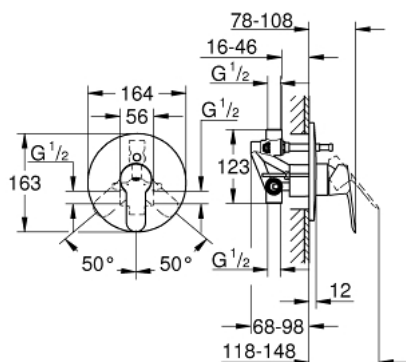

## 29 079 000 BAUEDGE SINGLE-LEVER BATH MIXER 1/2"

### PRODUCT DESCRIPTION

- Tyc: Chrome
- metal lever
- concealed installation
- consisting of:
  - set for final installation
  - rough-in set (33 963 001)
  - GROHE SmoothControl 46 mm ceramic cartridge
  - GROHE LongLife finish
  - adjustable flow rate limiter
  - automatic diverter: bath/shower
  - escutcheon and shaft sealing
  - optional temperature limiter ref. no. 46 308

29 079 000 **BAUEDGE SINGLE-LEVER BATH MIXER 1/2"**

**SPARE PARTS**

- 1: Lever (Spare part-nr. 46698000)
  - 2: Escutcheon (Spare part-nr. 46905000)
  - 3: Cap (Spare part-nr. 09038000)
  - 4: Cartridge (Spare part-nr. 46048000)
  - 5: Diverter (Spare part-nr. 46737000)
  - 6: Temperature limiter (Spare part-nr. 46375000)\*
  - 7: Extension set (Spare part-nr. 46191000)\*
  - 8: Extension set (Spare part-nr. 46343000)\*
- \* Optional accessories