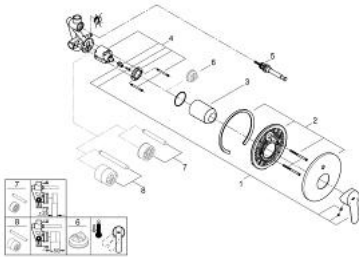

## 29 079 000 BAUEDGE SINGLE-LEVER BATH MIXER 1/2"

### PRODUCT DESCRIPTION

- Tyc: Chrome
- metal lever
- concealed installation
- consisting of:
  - set for final installation
  - rough-in set (33 963 001)
  - GROHE SmoothControl 46 mm ceramic cartridge
  - GROHE LongLife finish
  - adjustable flow rate limiter
  - automatic diverter: bath/shower
  - escutcheon and shaft sealing
  - optional temperature limiter ref. no. 46 308

29 079 000 **BAUEDGE SINGLE-LEVER BATH MIXER 1/2"**

**SPARE PARTS**

- 1: Lever (Spare part-nr. 46698000)
  - 2: Escutcheon (Spare part-nr. 46905000)
  - 3: Cap (Spare part-nr. 09038000)
  - 4: Cartridge (Spare part-nr. 46048000)
  - 5: Diverter (Spare part-nr. 46737000)
  - 6: Temperature limiter (Spare part-nr. 46375000)\*
  - 7: Extension set (Spare part-nr. 46191000)\*
  - 8: Extension set (Spare part-nr. 46343000)\*
- \* Optional accessories