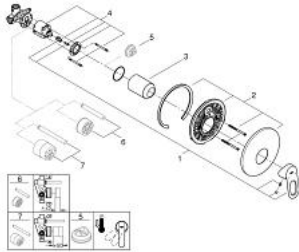

29 080 000 **BAULoop SINGLE-LEVER SHOWER MIXER 1/2"**

PRODUCT DESCRIPTION

- Colour: chrome
- concealed installation
- consisting of:
 - set for final installation
 - concealed body (33 964 000)
 - metal lever
- GROHE SmoothControl 46 mm ceramic cartridge
- GROHE LongLife finish
- adjustable flow rate limiter
- escutcheon and shaft sealing
- optional temperature limiter ref. no. 46 308

29 080 000 **BAULOOP SINGLE-LEVER SHOWER MIXER 1/2"**

SPARE PARTS

- 1: Lever (Spare part-nr. 46696000)
- 2: Escutcheon (Spare part-nr. 46904000)
- 3: Cap (Spare part-nr. 09038000)
- 4: Cartridge (Spare part-nr. 46048000)
- 5: Temperature limiter (Spare part-nr. 46375000)*
- 6: Extension set (Spare part-nr. 46191000)*
- 7: Extension set (Spare part-nr. 46343000)*