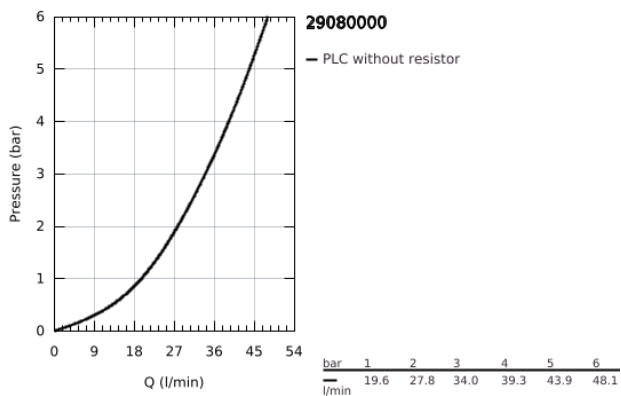

29 080 000 **BAULoop SINGLE-LEVER SHOWER MIXER 1/2"**

PRODUCT DESCRIPTION

- Colour: chrome
- concealed installation
- consisting of:
 - set for final installation
 - concealed body (33 964 000)
 - metal lever
- GROHE SmoothControl 46 mm ceramic cartridge
- GROHE LongLife finish
- adjustable flow rate limiter
- escutcheon and shaft sealing
- optional temperature limiter ref. no. 46 308

29 080 000 **BAULOOP SINGLE-LEVER SHOWER MIXER 1/2"**

SPARE PARTS

- 1: Lever (Spare part-nr. 46696000)
- 2: Escutcheon (Spare part-nr. 46904000)
- 3: Cap (Spare part-nr. 09038000)
- 4: Cartridge (Spare part-nr. 46048000)
- 5: Temperature limiter (Spare part-nr. 46375000)*
- 6: Extension set (Spare part-nr. 46191000)*
- 7: Extension set (Spare part-nr. 46343000)*