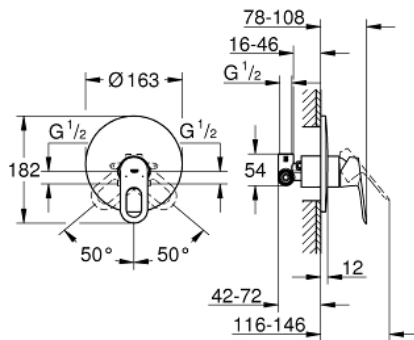

29 080 000 **BAULoop SINGLE-LEVER SHOWER MIXER 1/2"**

PRODUCT DESCRIPTION

- Colour: chrome
- concealed installation
- consisting of:
 - set for final installation
 - concealed body (33 964 000)
 - metal lever
- GROHE SmoothControl 46 mm ceramic cartridge
- GROHE LongLife finish
- adjustable flow rate limiter
- escutcheon and shaft sealing
- optional temperature limiter ref. no. 46 308

29 080 000 **BAULOOP SINGLE-LEVER SHOWER MIXER 1/2"**

SPARE PARTS

- 1: Lever (Spare part-nr. 46696000)
- 2: Escutcheon (Spare part-nr. 46904000)
- 3: Cap (Spare part-nr. 09038000)
- 4: Cartridge (Spare part-nr. 46048000)
- 5: Temperature limiter (Spare part-nr. 46375000)*
- 6: Extension set (Spare part-nr. 46191000)*
- 7: Extension set (Spare part-nr. 46343000)*