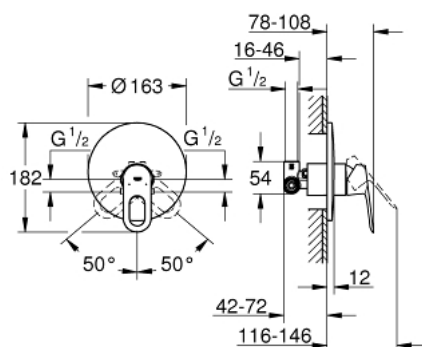

29 080 000 BAULoop SINGLE-LEVER SHOWER MIXER 1/2"

PRODUCT DESCRIPTION

- Tyc: Chrome
- concealed installation
- consisting of:
 - set for final installation
 - concealed body (33 964 000)
 - metal lever
- GROHE SmoothControl 46 mm ceramic cartridge
- GROHE LongLife finish
- adjustable flow rate limiter
- escutcheon and shaft sealing
- optional temperature limiter ref. no. 46 308

29 080 000 BAULOOP SINGLE-LEVER SHOWER MIXER 1/2"

SPARE PARTS

- 1: Lever (Spare part-nr. 46696000)
- 2: Escutcheon (Spare part-nr. 46904000)
- 3: Cap (Spare part-nr. 09038000)
- 4: Cartridge (Spare part-nr. 46048000)
- 5: Temperature limiter (Spare part-nr. 46375000)*
- 6: Extension set (Spare part-nr. 46191000)*
- 7: Extension set (Spare part-nr. 46343000)*