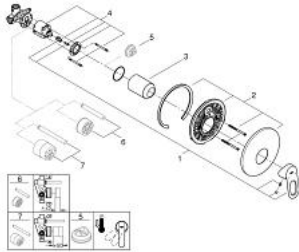

29 080 000 BAULoop SINGLE-LEVER SHOWER MIXER 1/2"

PRODUCT DESCRIPTION

- Tyc: Chrome
- concealed installation
- consisting of:
 - set for final installation
 - concealed body (33 964 000)
 - metal lever
- GROHE SmoothControl 46 mm ceramic cartridge
- GROHE LongLife finish
- adjustable flow rate limiter
- escutcheon and shaft sealing
- optional temperature limiter ref. no. 46 308

29 080 000 BAULOOP SINGLE-LEVER SHOWER MIXER 1/2"

SPARE PARTS

- 1: Lever (Spare part-nr. 46696000)
- 2: Escutcheon (Spare part-nr. 46904000)
- 3: Cap (Spare part-nr. 09038000)
- 4: Cartridge (Spare part-nr. 46048000)
- 5: Temperature limiter (Spare part-nr. 46375000)*
- 6: Extension set (Spare part-nr. 46191000)*
- 7: Extension set (Spare part-nr. 46343000)*