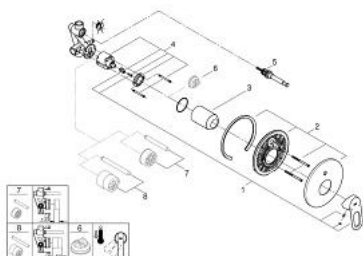

29 081 000 **BAULOOP SINGLE-LEVER BATH MIXER 1/2"**

PRODUCT DESCRIPTION

- Colour: chrome
- concealed installation
- consisting of:
- set for final installation
- rough-in set (33 963 001)
- metal lever
- GROHE SmoothControl 46 mm ceramic cartridge
- GROHE LongLife finish
- adjustable flow rate limiter
- automatic diverter: bath/shower
- escutcheon and shaft sealing
- optional temperature limiter ref. no. 46 308

29 081 000 **BAULOOP SINGLE-LEVER BATH MIXER 1/2"**

SPARE PARTS

- 1: Lever (Spare part-nr. 46696000)
- 2: Escutcheon (Spare part-nr. 46905000)
- 3: Cap (Spare part-nr. 09038000)
- 4: Cartridge (Spare part-nr. 46048000)
- 5: Diverter (Spare part-nr. 46737000)
- 6: Temperature limiter (Spare part-nr. 46375000)*
- 7: Extension set (Spare part-nr. 46191000)*
- 8: Extension set (Spare part-nr. 46343000)*