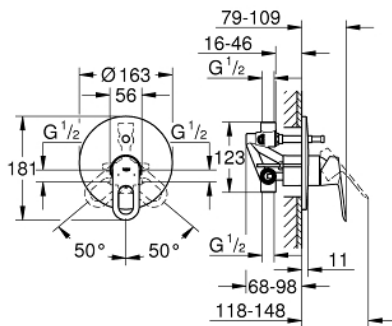

29 081 000 **BAULOOP SINGLE-LEVER BATH MIXER 1/2"**

PRODUCT DESCRIPTION

- Colour: chrome
- concealed installation
- consisting of:
- set for final installation
- rough-in set (33 963 001)
- metal lever
- GROHE SmoothControl 46 mm ceramic cartridge
- GROHE LongLife finish
- adjustable flow rate limiter
- automatic diverter: bath/shower
- escutcheon and shaft sealing
- optional temperature limiter ref. no. 46 308

29 081 000 **BAULOOP SINGLE-LEVER BATH MIXER 1/2"**

SPARE PARTS

- 1: Lever (Spare part-nr. 46696000)
- 2: Escutcheon (Spare part-nr. 46905000)
- 3: Cap (Spare part-nr. 09038000)
- 4: Cartridge (Spare part-nr. 46048000)
- 5: Diverter (Spare part-nr. 46737000)
- 6: Temperature limiter (Spare part-nr. 46375000)*
- 7: Extension set (Spare part-nr. 46191000)*
- 8: Extension set (Spare part-nr. 46343000)*