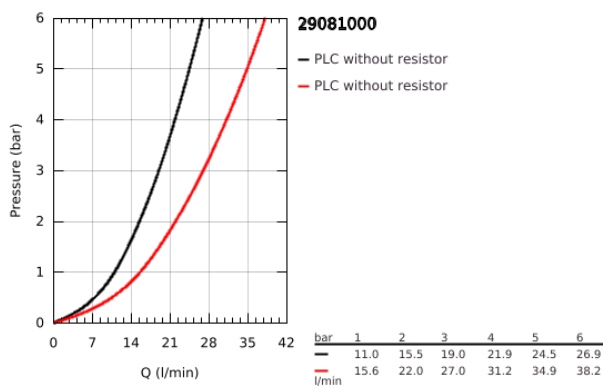

29 081 000 **BAULOOP SINGLE-LEVER BATH MIXER 1/2"**

PRODUCT DESCRIPTION

- Colour: chrome
- concealed installation
- consisting of:
- set for final installation
- rough-in set (33 963 001)
- metal lever
- GROHE SmoothControl 46 mm ceramic cartridge
- GROHE LongLife finish
- adjustable flow rate limiter
- automatic diverter: bath/shower
- escutcheon and shaft sealing
- optional temperature limiter ref. no. 46 308

29 081 000 **BAULOOP SINGLE-LEVER BATH MIXER 1/2"**

SPARE PARTS

- 1: Lever (Spare part-nr. 46696000)
- 2: Escutcheon (Spare part-nr. 46905000)
- 3: Cap (Spare part-nr. 09038000)
- 4: Cartridge (Spare part-nr. 46048000)
- 5: Diverter (Spare part-nr. 46737000)
- 6: Temperature limiter (Spare part-nr. 46375000)*
- 7: Extension set (Spare part-nr. 46191000)*
- 8: Extension set (Spare part-nr. 46343000)*