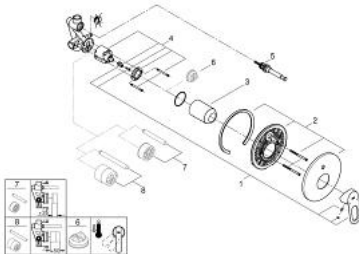

29 081 000 **BAULoop SINGLE-LEVER BATH MIXER 1/2"**

PRODUCT DESCRIPTION

- Tyc: Chrome
- concealed installation
- consisting of:
 - set for final installation
 - rough-in set (33 963 001)
 - metal lever
- GROHE SmoothControl 46 mm ceramic cartridge
- GROHE LongLife finish
- adjustable flow rate limiter
- automatic diverter: bath/shower
- escutcheon and shaft sealing
- optional temperature limiter ref. no. 46 308

29 081 000 **BAULOOP SINGLE-LEVER BATH MIXER 1/2"**

SPARE PARTS

- 1: Lever (Spare part-nr. 46696000)
- 2: Escutcheon (Spare part-nr. 46905000)
- 3: Cap (Spare part-nr. 09038000)
- 4: Cartridge (Spare part-nr. 46048000)
- 5: Diverter (Spare part-nr. 46737000)
- 6: Temperature limiter (Spare part-nr. 46375000)*
- 7: Extension set (Spare part-nr. 46191000)*
- 8: Extension set (Spare part-nr. 46343000)*