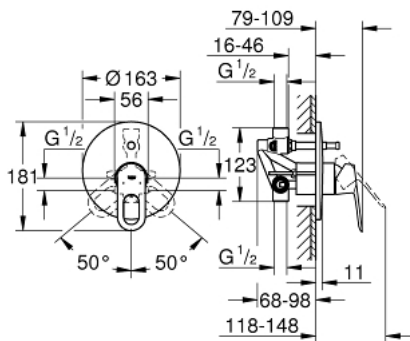

29 081 000 **BAULoop SINGLE-LEVER BATH MIXER 1/2"**

PRODUCT DESCRIPTION

- Tyc: Chrome
- concealed installation
- consisting of:
 - set for final installation
 - rough-in set (33 963 001)
 - metal lever
- GROHE SmoothControl 46 mm ceramic cartridge
- GROHE LongLife finish
- adjustable flow rate limiter
- automatic diverter: bath/shower
- escutcheon and shaft sealing
- optional temperature limiter ref. no. 46 308

29 081 000 **BAULOOP SINGLE-LEVER BATH MIXER 1/2"**

SPARE PARTS

- 1: Lever (Spare part-nr. 46696000)
- 2: Escutcheon (Spare part-nr. 46905000)
- 3: Cap (Spare part-nr. 09038000)
- 4: Cartridge (Spare part-nr. 46048000)
- 5: Diverter (Spare part-nr. 46737000)
- 6: Temperature limiter (Spare part-nr. 46375000)*
- 7: Extension set (Spare part-nr. 46191000)*
- 8: Extension set (Spare part-nr. 46343000)*