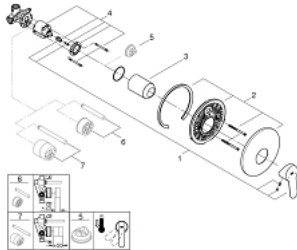

29 082 000 **START EDGE SINGLE-LEVER SHOWER MIXER 1/2"**

PRODUCT DESCRIPTION

- Colour: chrome
- concealed installation
- consisting of:
 - set for final installation
 - concealed body (33 964 000)
 - metal lever
- GROHE SmoothControl 46 mm ceramic cartridge
- GROHE LongLife finish
- adjustable flow rate limiter
- escutcheon and shaft sealing
- optional temperature limiter ref. no. 46 308

29 082 000 **START EDGE SINGLE-LEVER SHOWER MIXER 1/2"**

SPARE PARTS

- 1: Lever (Spare part-nr. 46698000)
- 2: Escutcheon (Spare part-nr. 46904000)
- 3: Cap (Spare part-nr. 09038000)
- 4: Cartridge (Spare part-nr. 46048000)
- 5: Temperature limiter (Spare part-nr. 46375000)*
- 6: Extension set (Spare part-nr. 46191000)*
- 7: Extension set (Spare part-nr. 46343000)*