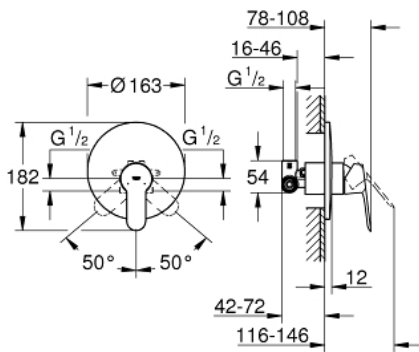

29 082 000 **START EDGE SINGLE-LEVER SHOWER MIXER 1/2"**

PRODUCT DESCRIPTION

- Colour: chrome
- concealed installation
- consisting of:
 - set for final installation
 - concealed body (33 964 000)
 - metal lever
- GROHE SmoothControl 46 mm ceramic cartridge
- GROHE LongLife finish
- adjustable flow rate limiter
- escutcheon and shaft sealing
- optional temperature limiter ref. no. 46 308

29 082 000 **START EDGE SINGLE-LEVER SHOWER MIXER 1/2"**

SPARE PARTS

- 1: Lever (Spare part-nr. 46698000)
- 2: Escutcheon (Spare part-nr. 46904000)
- 3: Cap (Spare part-nr. 09038000)
- 4: Cartridge (Spare part-nr. 46048000)
- 5: Temperature limiter (Spare part-nr. 46375000)*
- 6: Extension set (Spare part-nr. 46191000)*
- 7: Extension set (Spare part-nr. 46343000)*