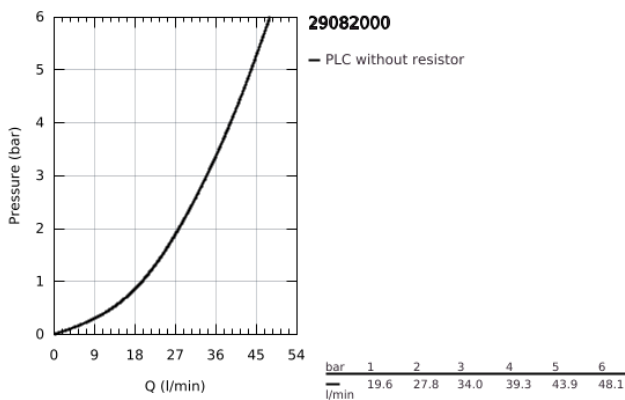

29 082 000 **START EDGE SINGLE-LEVER SHOWER MIXER 1/2"**

PRODUCT DESCRIPTION

- Colour: chrome
- concealed installation
- consisting of:
 - set for final installation
 - concealed body (33 964 000)
 - metal lever
- GROHE SmoothControl 46 mm ceramic cartridge
- GROHE LongLife finish
- adjustable flow rate limiter
- escutcheon and shaft sealing
- optional temperature limiter ref. no. 46 308

29 082 000 **START EDGE SINGLE-LEVER SHOWER MIXER 1/2"**

SPARE PARTS

- 1: Lever (Spare part-nr. 46698000)
- 2: Escutcheon (Spare part-nr. 46904000)
- 3: Cap (Spare part-nr. 09038000)
- 4: Cartridge (Spare part-nr. 46048000)
- 5: Temperature limiter (Spare part-nr. 46375000)*
- 6: Extension set (Spare part-nr. 46191000)*
- 7: Extension set (Spare part-nr. 46343000)*