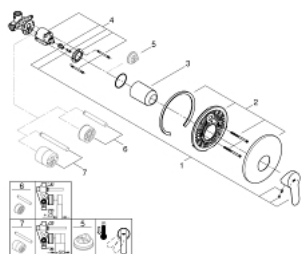

## 29 082 000 START EDGE SINGLE-LEVER SHOWER MIXER 1/2"

### PRODUCT DESCRIPTION

- Tyc: Chrome
- concealed installation
- consisting of:
  - set for final installation
  - concealed body (33 964 000)
  - metal lever
  - GROHE SmoothControl 46 mm ceramic cartridge
  - GROHE LongLife finish
  - adjustable flow rate limiter
  - escutcheon and shaft sealing
  - optional temperature limiter ref. no. 46 308

### **SPARE PARTS**

- 1: Lever (Spare part-nr. 46698000)
- 2: Escutcheon (Spare part-nr. 46904000)
- 3: Cap (Spare part-nr. 09038000)
- 4: Cartridge (Spare part-nr. 46048000)
- 5: Temperature limiter (Spare part-nr. 46375000)\*
- 6: Extension set (Spare part-nr. 46191000)\*
- 7: Extension set (Spare part-nr. 46343000)\*