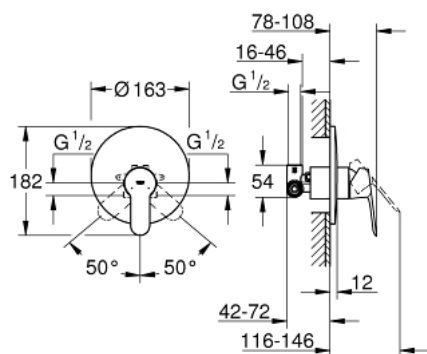

## 29 082 000 START EDGE SINGLE-LEVER SHOWER MIXER 1/2"

### PRODUCT DESCRIPTION

- Tyc: Chrome
- concealed installation
- consisting of:
  - set for final installation
  - concealed body (33 964 000)
  - metal lever
  - GROHE SmoothControl 46 mm ceramic cartridge
  - GROHE LongLife finish
  - adjustable flow rate limiter
  - escutcheon and shaft sealing
  - optional temperature limiter ref. no. 46 308

## 29 082 000 **START EDGE SINGLE-LEVER SHOWER MIXER 1/2"**

### **SPARE PARTS**

- 1: Lever (Spare part-nr. 46698000)
- 2: Escutcheon (Spare part-nr. 46904000)
- 3: Cap (Spare part-nr. 09038000)
- 4: Cartridge (Spare part-nr. 46048000)
- 5: Temperature limiter (Spare part-nr. 46375000)\*
- 6: Extension set (Spare part-nr. 46191000)\*
- 7: Extension set (Spare part-nr. 46343000)\*