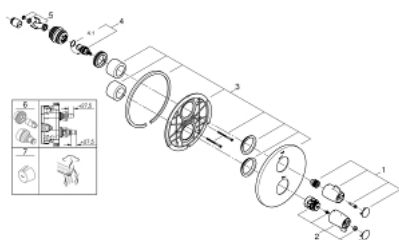

29 094 000 GROHTHERM SPECIAL THERMOSTATIC SHOWER MIXER

SPARE PARTS

- 1: Shut-off handle (Spare part-nr. 49007000)
- 2: Temperature control handle (Spare part-nr. 49008000)
- 3: Escutcheon (Spare part-nr. 49013000)
- 4: Ceramic headpart 1/2" (Spare part-nr. 45882000)
- 4.1: O-Ring $\varnothing 18,2 \times \varnothing 1,7$ (Spare part-nr. 0392400M)
- 5: Adapter (Spare part-nr. 12702000)
- 6: Extension set 27.5 mm (Spare part-nr. 47780000)*
- 7: Temperature unlocking handle (Spare part-nr. 47994000)*

* Optional accessories