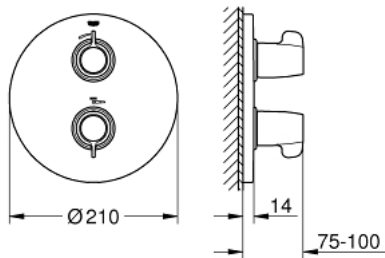

### PRODUCT DESCRIPTION

- Colour: chrome
- set for final installation for
- GROHE Rapido T 35 500 000
- without concealed body
- escutcheon and shaft sealing
- covered connections
- ergonomic metal wing handles
- temperature scale handle with internal safety stop between 35°C and 43°C
- integrated mixed water shut off
- metal temperature safety stop
- easy thermal disinfection by optional temperature unlocking handle 47 994 000
- GROHE LongLife finish
- GROHE SafetyPlus fixed temperature stop
- TMV2 compliant when used with 35 050 000

### SPARE PARTS

- 1: Shut-off handle (Spare part-nr. 49007000)
- 2: Temperature control handle (Spare part-nr. 49008000)
- 3: Escutcheon (Spare part-nr. 49013000)
- 4: Ceramic headpart 1/2" (Spare part-nr. 45882000)
- 4.1: O-Ring  $\varnothing 18,2 \times \varnothing 1,7$  (Spare part-nr. 0392400M)
- 5: Adapter (Spare part-nr. 12702000)
- 6: Extension set 27.5 mm (Spare part-nr. 47780000)\*
- 7: Temperature unlocking handle (Spare part-nr. 47994000)\*