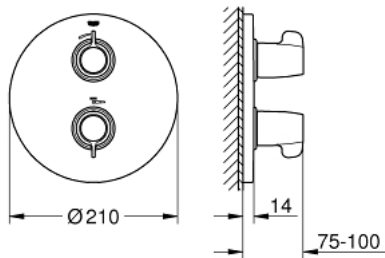

### PRODUCT DESCRIPTION

- Tyc: Chrome
- set for final installation for
- GROHE Rapido T 35 500 000
- without concealed body
- escutcheon and shaft sealing
- covered connections
- ergonomic metal wing handles
- temperature scale handle with internal safety stop between 35°C and 43°C
- integrated mixed water shut off
- metal temperature safety stop
- easy thermal disinfection by optional temperature unlocking handle 47 994 000
- GROHE LongLife finish
- GROHE SafetyPlus fixed temperature stop

### SPARE PARTS

- 1: Shut-off handle (Spare part-nr. 49007000)
- 2: Temperature control handle (Spare part-nr. 49008000)
- 3: Escutcheon (Spare part-nr. 49013000)
- 4: Ceramic headpart 1/2" (Spare part-nr. 45882000)
- 4.1: O-ring  $\varnothing$  18.2 x  $\varnothing$  1.7 (Spare part-nr. 0392400M)
- 5: Adapter (Spare part-nr. 12702000)
- 6: Extension set 27.5 mm (Spare part-nr. 47780000)\*
- 7: Temperature unlocking handle (Spare part-nr. 47994000)\*