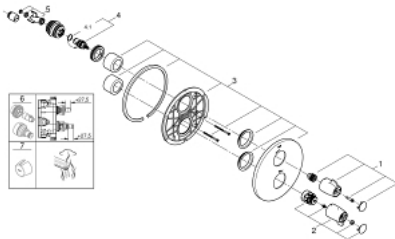

### PRODUCT DESCRIPTION

- Tyc: Chrome
- set for final installation for
- GROHE Rapido T 35 500 000
- without concealed body
- escutcheon and shaft sealing
- covered connections
- ergonomic metal wing handles
- temperature scale handle with internal safety stop between 35°C and 43°C
- integrated mixed water shut off
- metal temperature safety stop
- easy thermal disinfection by optional temperature unlocking handle 47 994 000
- GROHE LongLife finish
- GROHE SafetyPlus fixed temperature stop

### SPARE PARTS

- 1: Shut-off handle (Spare part-nr. 49007000)
- 2: Temperature control handle (Spare part-nr. 49008000)
- 3: Escutcheon (Spare part-nr. 49013000)
- 4: Ceramic headpart 1/2" (Spare part-nr. 45882000)
- 4.1: O-ring  $\varnothing$  18.2 x  $\varnothing$  1.7 (Spare part-nr. 0392400M)
- 5: Adapter (Spare part-nr. 12702000)
- 6: Extension set 27.5 mm (Spare part-nr. 47780000)\*
- 7: Temperature unlocking handle (Spare part-nr. 47994000)\*