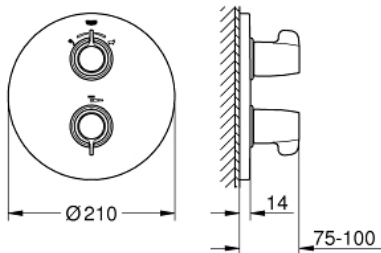

29 095 000 GROHTHERM SPECIAL THERMOSTATIC BATH MIXER

PRODUCT DESCRIPTION

- Colour: chrome
- set for final installation for
- GROHE Rapido T 35 500 000
- without concealed body
- escutcheon and shaft sealing
- covered connections
- ergonomic metal wing handles
- GROHE Aquadimmer handle with multiple function
- flow control
- integrated mixed water shut off
- diverter bath/shower
- temperature scale handle with internal safety stop between 35°C and 43°C
- integrated mixed water shut off
- metal temperature safety stop
- easy thermal disinfection by optional temperature unlocking handle 47 994 000
- GROHE LongLife finish
- GROHE SafetyPlus fixed temperature stop
- TMV2 compliant when used with 35 050 000

29 095 000 GROHTHERM SPECIAL THERMOSTATIC BATH MIXER

SPARE PARTS

- 1: Shut-off handle Aquadimmer (Spare part-nr. 49009000)
 - 2: Temperature control handle (Spare part-nr. 49008000)
 - 3: Stop ring (Spare part-nr. 47922000)
 - 4: Escutcheon (Spare part-nr. 49012000)
 - 5: Aquadimmer (Spare part-nr. 47364000)
 - 6: Adapter (Spare part-nr. 12701000)
 - 7: Socket spanner (Spare part-nr. 19332000)*
 - 8: Extension set 27.5 mm (Spare part-nr. 47781000)*
 - 9: Temperature unlocking handle (Spare part-nr. 47994000)*
- * Optional accessories