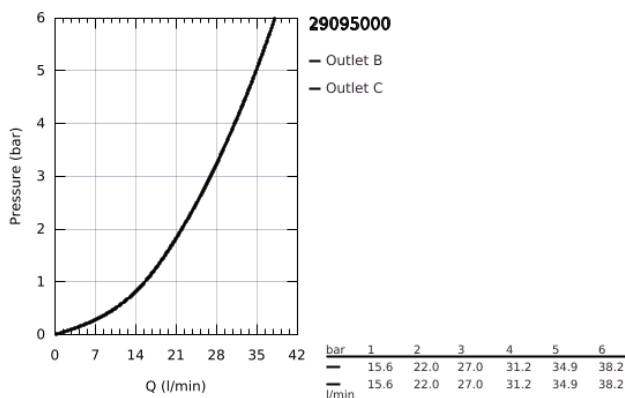

29 095 000 GROHTHERM SPECIAL THERMOSTATIC BATH MIXER

PRODUCT DESCRIPTION

- Colour: chrome
- set for final installation for
- GROHE Rapido T 35 500 000
- without concealed body
- escutcheon and shaft sealing
- covered connections
- ergonomic metal wing handles
- GROHE Aquadimmer handle with multiple function
- flow control
- integrated mixed water shut off
- diverter bath/shower
- temperature scale handle with internal safety stop between 35°C and 43°C
- integrated mixed water shut off
- metal temperature safety stop
- easy thermal disinfection by optional temperature unlocking handle 47 994 000
- GROHE LongLife finish
- GROHE SafetyPlus fixed temperature stop
- TMV2 compliant when used with 35 050 000

29 095 000 GROHTHERM SPECIAL THERMOSTATIC BATH MIXER

SPARE PARTS

- 1: Shut-off handle Aquadimmer (Spare part-nr. 49009000)
 - 2: Temperature control handle (Spare part-nr. 49008000)
 - 3: Stop ring (Spare part-nr. 47922000)
 - 4: Escutcheon (Spare part-nr. 49012000)
 - 5: Aquadimmer (Spare part-nr. 47364000)
 - 6: Adapter (Spare part-nr. 12701000)
 - 7: Socket spanner (Spare part-nr. 19332000)*
 - 8: Extension set 27.5 mm (Spare part-nr. 47781000)*
 - 9: Temperature unlocking handle (Spare part-nr. 47994000)*
- * Optional accessories