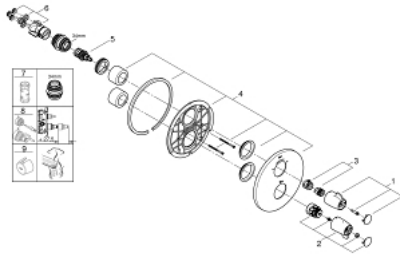

29 095 000 GROHTHERM SPECIAL THERMOSTATIC BATH MIXER

PRODUCT DESCRIPTION

- Colour: chrome
- set for final installation for
- GROHE Rapido T 35 500 000
- without concealed body
- escutcheon and shaft sealing
- covered connections
- ergonomic metal wing handles
- GROHE Aquadimmer handle with multiple function
- flow control
- integrated mixed water shut off
- diverter bath/shower
- temperature scale handle with internal safety stop between 35°C and 43°C
- integrated mixed water shut off
- metal temperature safety stop
- easy thermal disinfection by optional temperature unlocking handle 47 994 000
- GROHE LongLife finish
- GROHE SafetyPlus fixed temperature stop
- TMV2 compliant when used with 35 050 000

29 095 000 GROHTHERM SPECIAL THERMOSTATIC BATH MIXER

SPARE PARTS

- 1: Shut-off handle Aquadimmer (Spare part-nr. 49009000)
 - 2: Temperature control handle (Spare part-nr. 49008000)
 - 3: Stop ring (Spare part-nr. 47922000)
 - 4: Escutcheon (Spare part-nr. 49012000)
 - 5: Aquadimmer (Spare part-nr. 47364000)
 - 6: Adapter (Spare part-nr. 12701000)
 - 7: Socket spanner (Spare part-nr. 19332000)*
 - 8: Extension set 27.5 mm (Spare part-nr. 47781000)*
 - 9: Temperature unlocking handle (Spare part-nr. 47994000)*
- * Optional accessories