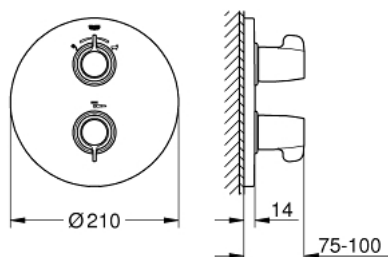

29 095 000 GROHTHERM SPECIAL THERMOSTATIC BATH MIXER

PRODUCT DESCRIPTION

- Tyc: Chrome
- set for final installation for
- GROHE Rapido T 35 500 000
- without concealed body
- escutcheon and shaft sealing
- covered connections
- ergonomic metal wing handles
- GROHE Aquadimmer handle with multiple function
- flow control
- integrated mixed water shut off
- diverter bath/shower
- temperature scale handle with internal safety stop between 35°C and 43°C
- integrated mixed water shut off
- metal temperature safety stop
- easy thermal disinfection by optional temperature unlocking handle 47 994 000
- GROHE LongLife finish
- GROHE SafetyPlus fixed temperature stop

29 095 000 GROHTHERM SPECIAL THERMOSTATIC BATH MIXER

SPARE PARTS

- 1: Shut-off handle Aquadimmer (Spare part-nr. 49009000)
 - 2: Temperature control handle (Spare part-nr. 49008000)
 - 3: Stop ring (Spare part-nr. 47922000)
 - 4: Escutcheon (Spare part-nr. 49012000)
 - 5: Aquadimmer (Spare part-nr. 47364000)
 - 6: Adapter (Spare part-nr. 12701000)
 - 7: Socket spanner (Spare part-nr. 19332000)*
 - 8: Extension set 27.5 mm (Spare part-nr. 47781000)*
 - 9: Temperature unlocking handle (Spare part-nr. 47994000)*
- * Optional accessories