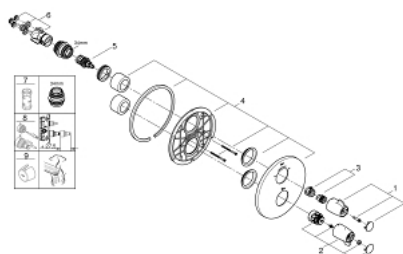

29 095 000 GROHTHERM SPECIAL THERMOSTATIC BATH MIXER

PRODUCT DESCRIPTION

- Tyc: Chrome
- set for final installation for
- GROHE Rapido T 35 500 000
- without concealed body
- escutcheon and shaft sealing
- covered connections
- ergonomic metal wing handles
- GROHE Aquadimmer handle with multiple function
- flow control
- integrated mixed water shut off
- diverter bath/shower
- temperature scale handle with internal safety stop between 35°C and 43°C
- integrated mixed water shut off
- metal temperature safety stop
- easy thermal disinfection by optional temperature unlocking handle 47 994 000
- GROHE LongLife finish
- GROHE SafetyPlus fixed temperature stop

29 095 000 GROHTHERM SPECIAL THERMOSTATIC BATH MIXER

SPARE PARTS

- 1: Shut-off handle Aquadimmer (Spare part-nr. 49009000)
 - 2: Temperature control handle (Spare part-nr. 49008000)
 - 3: Stop ring (Spare part-nr. 47922000)
 - 4: Escutcheon (Spare part-nr. 49012000)
 - 5: Aquadimmer (Spare part-nr. 47364000)
 - 6: Adapter (Spare part-nr. 12701000)
 - 7: Socket spanner (Spare part-nr. 19332000)*
 - 8: Extension set 27.5 mm (Spare part-nr. 47781000)*
 - 9: Temperature unlocking handle (Spare part-nr. 47994000)*
- * Optional accessories