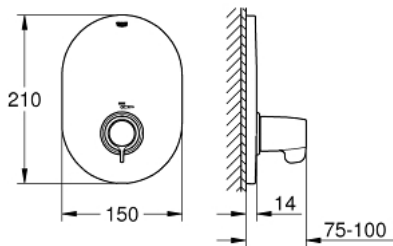

29 096 000 GROHTHERM SPECIAL CENTRAL THERMOSTATIC MIXER

PRODUCT DESCRIPTION

- Colour: chrome
- set for final installation for
- GROHE Rapido T 35 500 000
- without concealed body
- escutcheon and shaft sealing
- covered connections
- ergonomic metal wing handle
- temperature scale handle with internal safety stop between 35°C and 43°C
- metal temperature safety stop
- easy thermal disinfection by optional temperature unlocking handle 47 994 000
- GROHE LongLife finish
- GROHE SafetyPlus fixed temperature stop
- TMV2 compliant when used with 35 050 000

29 096 000 GROHTHERM SPECIAL CENTRAL THERMOSTATIC MIXER

SPARE PARTS

- 1: Temperature control handle (Spare part-nr. 49008000)
 - 2: Escutcheon (Spare part-nr. 49011000)
 - 3: Extension set 27.5 mm (Spare part-nr. 47780000)*
 - 4: Temperature unlocking handle (Spare part-nr. 47994000)*
- * Optional accessories