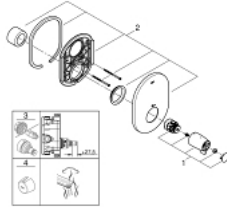

29 096 000 GROHTHERM SPECIAL CENTRAL THERMOSTATIC MIXER

PRODUCT DESCRIPTION

- Colour: chrome
- set for final installation for
- GROHE Rapido T 35 500 000
- without concealed body
- escutcheon and shaft sealing
- covered connections
- ergonomic metal wing handle
- temperature scale handle with internal safety stop between 35°C and 43°C
- metal temperature safety stop
- easy thermal disinfection by optional temperature unlocking handle 47 994 000
- GROHE LongLife finish
- GROHE SafetyPlus fixed temperature stop
- TMV2 compliant when used with 35 050 000

29 096 000 GROHTHERM SPECIAL CENTRAL THERMOSTATIC MIXER

SPARE PARTS

- 1: Temperature control handle (Spare part-nr. 49008000)
 - 2: Escutcheon (Spare part-nr. 49011000)
 - 3: Extension set 27.5 mm (Spare part-nr. 47780000)*
 - 4: Temperature unlocking handle (Spare part-nr. 47994000)*
- * Optional accessories