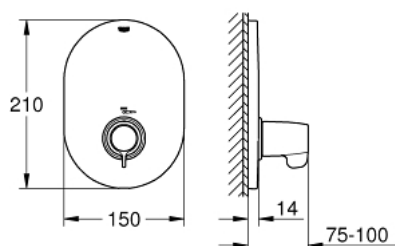

29 096 000 GROHTHERM SPECIAL CENTRAL THERMOSTATIC MIXER

PRODUCT DESCRIPTION

- Tyc: Chrome
- set for final installation for
- GROHE Rapido T 35 500 000
- without concealed body
- escutcheon and shaft sealing
- covered connections
- ergonomic metal wing handle
- temperature scale handle with internal safety stop between 35°C and 43°C
- metal temperature safety stop
- easy thermal disinfection by optional temperature unlocking handle 47 994 000
- GROHE LongLife finish
- GROHE SafetyPlus fixed temperature stop

29 096 000 **GROHTHERM SPECIAL CENTRAL THERMOSTATIC MIXER**

SPARE PARTS

- 1: Temperature control handle (Spare part-nr. 49008000)
 - 2: Escutcheon (Spare part-nr. 49011000)
 - 3: Extension set 27.5 mm (Spare part-nr. 47780000)*
 - 4: Temperature unlocking handle (Spare part-nr. 47994000)*
- * Optional accessories