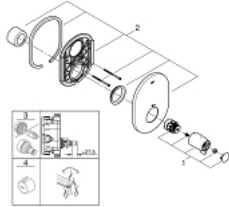

29 096 000 GROHTHERM SPECIAL CENTRAL THERMOSTATIC MIXER

PRODUCT DESCRIPTION

- Tyc: Chrome
- set for final installation for
- GROHE Rapido T 35 500 000
- without concealed body
- escutcheon and shaft sealing
- covered connections
- ergonomic metal wing handle
- temperature scale handle with internal safety stop between 35°C and 43°C
- metal temperature safety stop
- easy thermal disinfection by optional temperature unlocking handle 47 994 000
- GROHE LongLife finish
- GROHE SafetyPlus fixed temperature stop

29 096 000 **GROHTHERM SPECIAL CENTRAL THERMOSTATIC MIXER**

SPARE PARTS

- 1: Temperature control handle (Spare part-nr. 49008000)
 - 2: Escutcheon (Spare part-nr. 49011000)
 - 3: Extension set 27.5 mm (Spare part-nr. 47780000)*
 - 4: Temperature unlocking handle (Spare part-nr. 47994000)*
- * Optional accessories