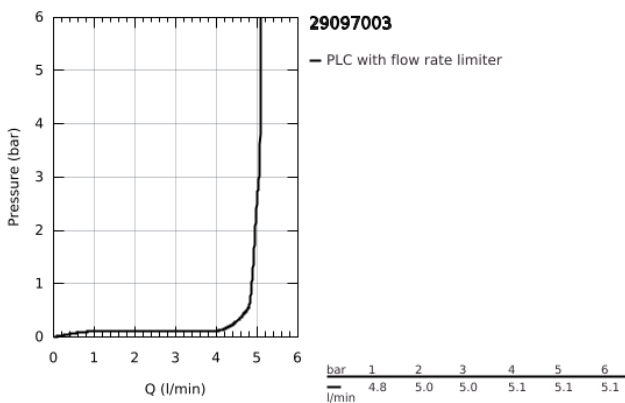

## 29 097 003 EUROSTYLE TWO-HOLE BASIN MIXER M-SIZE

### PRODUCT DESCRIPTION

- Colour: chrome
- wall mounted
- without concealed body
- trim set for use with rough-in set 23 571 000 / 32 635 000
- metal escutcheon
- solid metal lever
- GROHE LongLife finish
- GROHE EcoJoy - less water, perfect flow
- maximum flow rate (at 3 bar): 5 l/min
- GROHE AquaGuide adjustable mousseur
- center distance 110 mm
- projection 203 mm