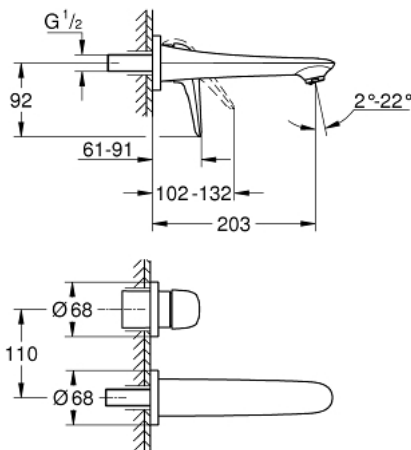

## 29 097 003 EUROSTYLE TWO-HOLE BASIN MIXER M-SIZE

### PRODUCT DESCRIPTION

- Colour: chrome
- wall mounted
- without concealed body
- trim set for use with rough-in set 23 571 000 / 32 635 000
- metal escutcheon
- solid metal lever
- GROHE LongLife finish
- GROHE EcoJoy - less water, perfect flow
- maximum flow rate (at 3 bar): 5 l/min
- GROHE AquaGuide adjustable mousseur
- center distance 110 mm
- projection 203 mm

### SPARE PARTS

- 1: Solid metal lever (Spare part-nr. 46955000)
- 2: Flow straightener (Spare part-nr. 46837000)
- 3: Extension (Spare part-nr. 46943000)\*

\* Optional accessories