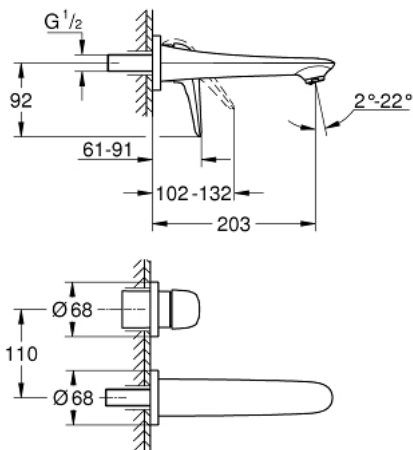

29 097 003 EUROSTYLE TWO-HOLE BASIN MIXER M-SIZE

PRODUCT DESCRIPTION

- Tyc: Chrome
- wall mounted
- without concealed body
- trim set for use with rough-in set 23 571 000 / 32 635 000
- metal escutcheon
- solid metal lever
- GROHE LongLife finish
- GROHE EcoJoy - Less water, perfect flow
- maximum flow rate (at 3 bar): 5 l/min
- GROHE AquaGuide adjustable mousseur
- center distance 110 mm
- projection 203 mm

29 097 003 EUROSTYLE TWO-HOLE BASIN MIXER M-SIZE

SPARE PARTS

- 1: Solid metal lever (Spare part-nr. 46955000)
- 2: Flow straightener (Spare part-nr. 46837000)
- 3: Extension (Spare part-nr. 46943000)*

* Optional accessories