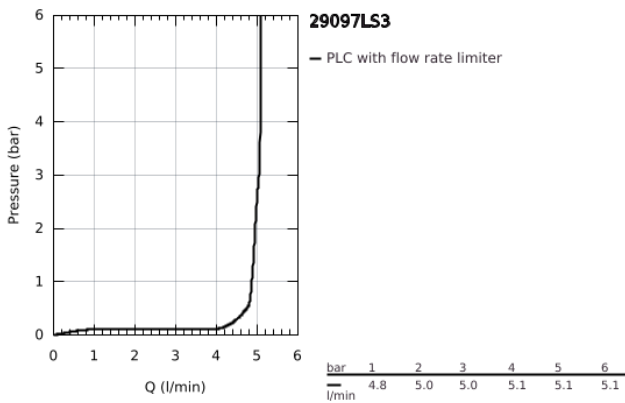

29 097 LS3 EUROSTYLE TWO-HOLE BASIN MIXER M-SIZE

PRODUCT DESCRIPTION

- Colour: moon white/chrome
- wall mounted
- without concealed body
- trim set for use with rough-in set 23 571 000 / 32 635 000
- metal escutcheon
- solid metal lever
- GROHE LongLife finish
- GROHE AquaGuide adjustable mousseur
- center distance 110 mm
- projection 203 mm

29 097 LS3 EUROSTYLE TWO-HOLE BASIN MIXER M-SIZE

SPARE PARTS

- 1: Solid metal lever (Spare part-nr. 46955LS0)
- 2: Flow straightener (Spare part-nr. 46837000)
- 3: Extension (Spare part-nr. 46943000)*

* Optional accessories