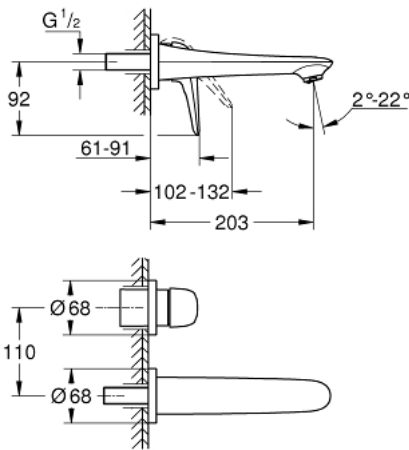

29 097 LS3 EUROSTYLE TWO-HOLE BASIN MIXER M-SIZE

PRODUCT DESCRIPTION

- Colour: moon white/chrome
- wall mounted
- without concealed body
- trim set for use with rough-in set 23 571 000 / 32 635 000
- metal escutcheon
- solid metal lever
- GROHE LongLife finish
- GROHE AquaGuide adjustable mousseur
- center distance 110 mm
- projection 203 mm

29 097 LS3 EUROSTYLE TWO-HOLE BASIN MIXER M-SIZE

SPARE PARTS

- 1: Solid metal lever (Spare part-nr. 46955LS0)
- 2: Flow straightener (Spare part-nr. 46837000)
- 3: Extension (Spare part-nr. 46943000)*

* Optional accessories