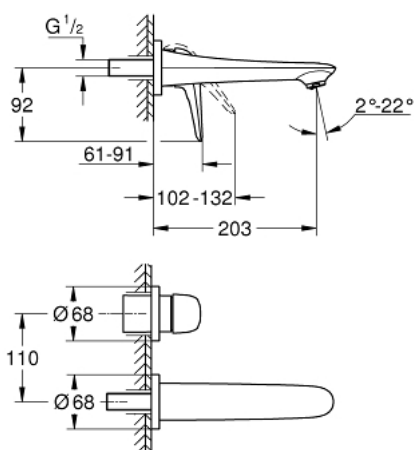

29 097 LS3 EUROSTYLE TWO-HOLE BASIN MIXER M-SIZE

PRODUCT DESCRIPTION

- Typ: moon white/chrome
- wall mounted
- without concealed body
- trim set for use with rough-in set 23 571 000 / 32 635 000
- metal escutcheon
- solid metal lever
- GROHE LongLife finish
- GROHE AquaGuide adjustable mousseur
- center distance 110 mm
- projection 203 mm

29 097 LS3 EUROSTYLE TWO-HOLE BASIN MIXER M-SIZE

SPARE PARTS

- 1: Solid metal lever (Spare part-nr. 46955LS0)
- 2: Flow straightener (Spare part-nr. 46837000)
- 3: Extension (Spare part-nr. 46943000)*

* Optional accessories