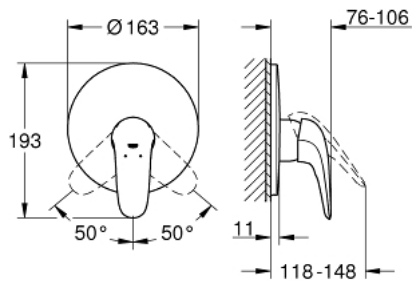

29 098 003 EUROSTYLE SINGLE-LEVER SHOWER MIXER

PRODUCT DESCRIPTION

- Colour: chrome
- trim set for use with rough-in box 33 963 001, 33 964 001, 33 965 001
- without concealed body
- solid metal lever
- GROHE LongLife finish
- GROHE FastFixation covered fixation
- escutcheon and shaft sealing
- metal wall escutcheon

29 098 003 EUROSTYLE SINGLE-LEVER SHOWER MIXER

SPARE PARTS

- 1: Solid metal lever (Spare part-nr. 46954000)
- 2: Escutcheon (Spare part-nr. 46904000)
- 3: Temperature limiter (Spare part-nr. 46308000)*
- 4: Extension set (Spare part-nr. 46191000)*
- 5: Extension set (Spare part-nr. 46343000)*
- * Optional accessories