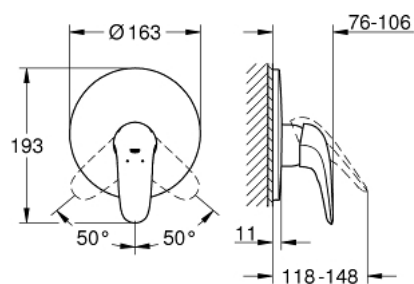

29 098 003 EUROSTYLE SINGLE-LEVER SHOWER MIXER

PRODUCT DESCRIPTION

- Tyc: Chrome
- trim set for use with rough-in box 33 963 001, 33 964 001, 33 965 001
- without concealed body
- solid metal lever
- GROHE LongLife finish
- GROHE FastFixation covered fixation
- escutcheon and shaft sealing
- metal wall escutcheon

29 098 003 EUROSTYLE SINGLE-LEVER SHOWER MIXER

SPARE PARTS

- 1: Solid metal lever (Spare part-nr. 46954000)
- 2: Escutcheon (Spare part-nr. 46904000)
- 3: Temperature limiter (Spare part-nr. 46308000)*
- 4: Extension set (Spare part-nr. 46191000)*
- 5: Extension set (Spare part-nr. 46343000)*
- * Optional accessories