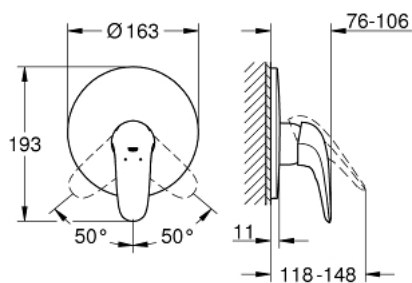

## 29 098 LS3 EUROSTYLE SINGLE-LEVER SHOWER MIXER

### PRODUCT DESCRIPTION

- Colour: moon white/chrome
- trim set for use with rough-in box 33 963 001, 33 964 001, 33 965 001
- without concealed body
- solid metal lever
- GROHE LongLife finish
- GROHE FastFixation covered fixation
- escutcheon and shaft sealing
- metal wall escutcheon