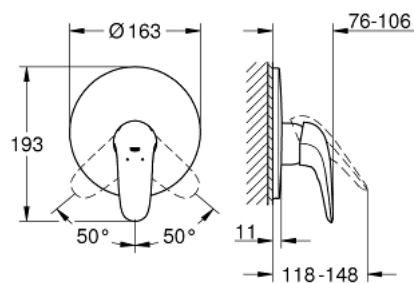

## 29 098 LS3 EUROSTYLE SINGLE-LEVER SHOWER MIXER

### PRODUCT DESCRIPTION

- Typ: moon white/chrome
- trim set for use with rough-in box 33 963 001, 33 964 001, 33 965 001
- without concealed body
- solid metal lever
- GROHE LongLife finish
- GROHE FastFixation covered fixation
- escutcheon and shaft sealing
- metal wall escutcheon