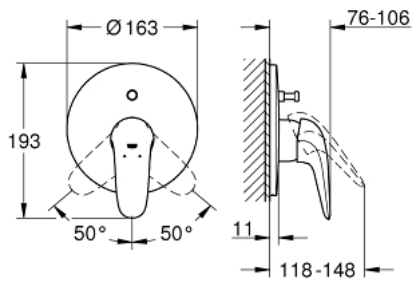

29 099 003 EUROSTYLE SINGLE-LEVER BATH MIXER

PRODUCT DESCRIPTION

- Colour: chrome
- set for final installation for
- 33 961 000, 33 963 000, 33 965 000
- without concealed body
- solid metal lever
- GROHE LongLife finish
- GROHE FastFixation covered fixation
- automatic diverter: bath/shower
- escutcheon and shaft sealing
- metal wall escutcheon

29 099 003 EUROSTYLE SINGLE-LEVER BATH MIXER

SPARE PARTS

- 1: Solid metal lever (Spare part-nr. 46954000)
 - 2: Escutcheon (Spare part-nr. 46905000)
 - 3: Diverter (Spare part-nr. 46737000)
 - 4: Temperature limiter (Spare part-nr. 46308000)*
 - 5: Extension set (Spare part-nr. 46191000)*
 - 6: Extension set (Spare part-nr. 46343000)*
- * Optional accessories