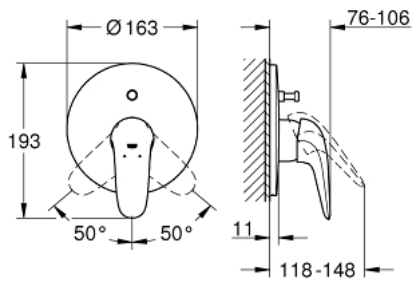

29 099 003 EUROSTYLE SINGLE-LEVER BATH MIXER

PRODUCT DESCRIPTION

- Tyc: Chrome
- set for final installation for
- 33 961 000, 33 963 000, 33 965 000
- without concealed body
- solid metal lever
- GROHE LongLife finish
- GROHE FastFixation covered fixation
- automatic diverter: bath/shower
- escutcheon and shaft sealing
- metal wall escutcheon

29 099 003 EUROSTYLE SINGLE-LEVER BATH MIXER

SPARE PARTS

- 1: Solid metal lever (Spare part-nr. 46954000)
 - 2: Escutcheon (Spare part-nr. 46905000)
 - 3: Diverter (Spare part-nr. 46737000)
 - 4: Temperature limiter (Spare part-nr. 46308000)*
 - 5: Extension set (Spare part-nr. 46191000)*
 - 6: Extension set (Spare part-nr. 46343000)*
- * Optional accessories