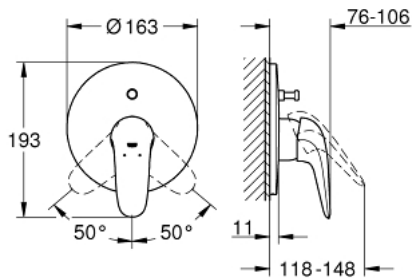

29 099 LS3 EUROSTYLE SINGLE-LEVER BATH MIXER

PRODUCT DESCRIPTION

- Colour: moon white/chrome
- set for final installation for
- 33 961 000, 33 963 000, 33 965 000
- without concealed body
- solid metal lever
- GROHE LongLife finish
- GROHE FastFixation covered fixation
- automatic diverter: bath/shower
- escutcheon and shaft sealing
- metal wall escutcheon

29 099 LS3 EUROSTYLE SINGLE-LEVER BATH MIXER

SPARE PARTS

- 1: Solid metal lever (Spare part-nr. 46954LS0)
 - 2: Escutcheon (Spare part-nr. 46905LS0)
 - 3: Diverter (Spare part-nr. 46737000)
 - 4: Temperature limiter (Spare part-nr. 46308000)*
 - 5: Extension set (Spare part-nr. 46191000)*
 - 6: Extension set (Spare part-nr. 46343000)*
- * Optional accessories