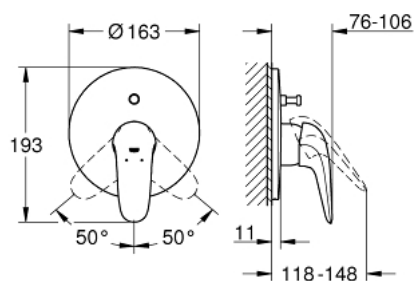

### PRODUCT DESCRIPTION

- Typ: moon white/chrome
- set for final installation for
- 33 961 000, 33 963 000, 33 965 000
- without concealed body
- solid metal lever
- GROHE LongLife finish
- GROHE FastFixation covered fixation
- automatic diverter: bath/shower
- escutcheon and shaft sealing
- metal wall escutcheon