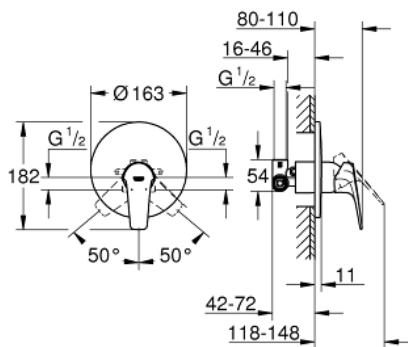

29 112 000 BAUFLOW SINGLE-LEVER SHOWER MIXER

PRODUCT DESCRIPTION

- Colour: chrome
- concealed installation
- consisting of:
 - set for final installation
 - rough-in set (33 964 001)
 - metal lever
 - GROHE SmoothControl 46 mm ceramic cartridge
 - GROHE LongLife finish
 - adjustable flow rate limiter
 - escutcheon and shaft sealing
 - metal wall escutcheon

29 112 000 BAUFLOW SINGLE-LEVER SHOWER MIXER

SPARE PARTS

- 1: Lever (Spare part-nr. 46702000)
- 2: Escutcheon (Spare part-nr. 46904000)
- 3: Cartridge (Spare part-nr. 46048000)
- 4: Temperature limiter (Spare part-nr. 46308000)*
- 5: Extension set (Spare part-nr. 46191000)*
- 6: Extension set (Spare part-nr. 46343000)*