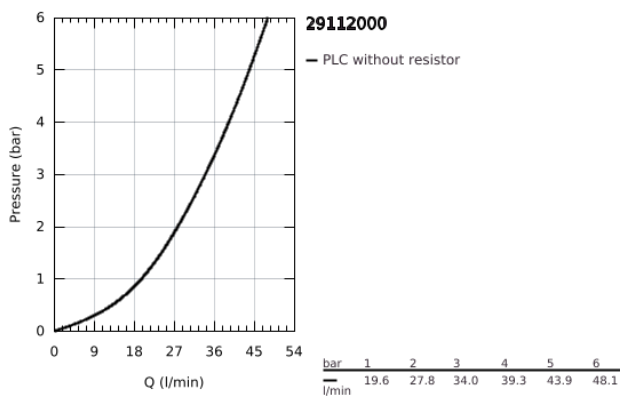

29 112 000 BAUFLOW SINGLE-LEVER SHOWER MIXER

PRODUCT DESCRIPTION

- Colour: chrome
- concealed installation
- consisting of:
 - set for final installation
 - rough-in set (33 964 001)
 - metal lever
 - GROHE SmoothControl 46 mm ceramic cartridge
 - GROHE LongLife finish
 - adjustable flow rate limiter
 - escutcheon and shaft sealing
 - metal wall escutcheon

29 112 000 BAUFLOW SINGLE-LEVER SHOWER MIXER

SPARE PARTS

- 1: Lever (Spare part-nr. 46702000)
- 2: Escutcheon (Spare part-nr. 46904000)
- 3: Cartridge (Spare part-nr. 46048000)
- 4: Temperature limiter (Spare part-nr. 46308000)*
- 5: Extension set (Spare part-nr. 46191000)*
- 6: Extension set (Spare part-nr. 46343000)*