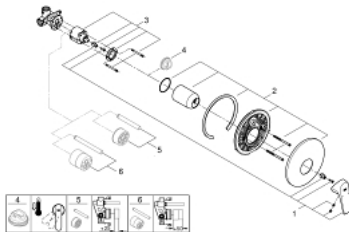

29 112 000 BAUFLOW SINGLE-LEVER SHOWER MIXER

PRODUCT DESCRIPTION

- Colour: chrome
- concealed installation
- consisting of:
 - set for final installation
 - rough-in set (33 964 001)
 - metal lever
 - GROHE SmoothControl 46 mm ceramic cartridge
 - GROHE LongLife finish
 - adjustable flow rate limiter
 - escutcheon and shaft sealing
 - metal wall escutcheon

29 112 000 BAUFLOW SINGLE-LEVER SHOWER MIXER

SPARE PARTS

- 1: Lever (Spare part-nr. 46702000)
- 2: Escutcheon (Spare part-nr. 46904000)
- 3: Cartridge (Spare part-nr. 46048000)
- 4: Temperature limiter (Spare part-nr. 46308000)*
- 5: Extension set (Spare part-nr. 46191000)*
- 6: Extension set (Spare part-nr. 46343000)*