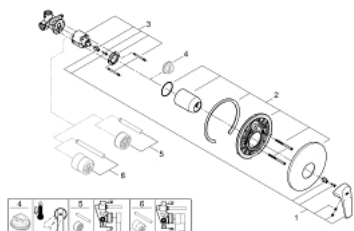

## 29 112 000 BAUFLOW SINGLE-LEVER SHOWER MIXER

### PRODUCT DESCRIPTION

- Tyc: Chrome
- concealed installation
- consisting of:
  - set for final installation
  - rough-in set (33 964 001)
  - metal lever
  - GROHE SmoothControl 46 mm ceramic cartridge
  - GROHE LongLife finish
  - adjustable flow rate limiter
  - escutcheon and shaft sealing
  - metal wall escutcheon

### SPARE PARTS

- 1: Lever (Spare part-nr. 46702000)
- 2: Escutcheon (Spare part-nr. 46904000)
- 3: Cartridge (Spare part-nr. 46048000)
- 4: Temperature limiter (Spare part-nr. 46308000)\*
- 5: Extension set (Spare part-nr. 46191000)\*
- 6: Extension set (Spare part-nr. 46343000)\*