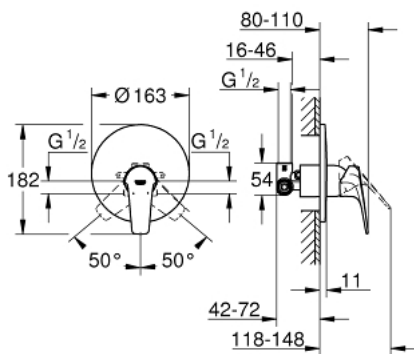

## 29 112 000 BAUFLOW SINGLE-LEVER SHOWER MIXER

### PRODUCT DESCRIPTION

- Tyc: Chrome
- concealed installation
- consisting of:
  - set for final installation
  - rough-in set (33 964 001)
  - metal lever
  - GROHE SmoothControl 46 mm ceramic cartridge
  - GROHE LongLife finish
  - adjustable flow rate limiter
  - escutcheon and shaft sealing
  - metal wall escutcheon

### SPARE PARTS

- 1: Lever (Spare part-nr. 46702000)
- 2: Escutcheon (Spare part-nr. 46904000)
- 3: Cartridge (Spare part-nr. 46048000)
- 4: Temperature limiter (Spare part-nr. 46308000)\*
- 5: Extension set (Spare part-nr. 46191000)\*
- 6: Extension set (Spare part-nr. 46343000)\*