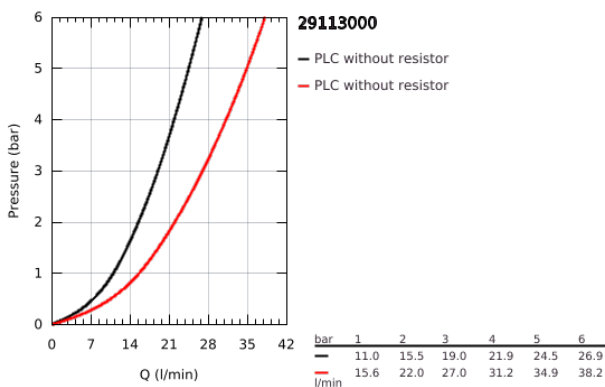

29 113 000 BAUFLOW SINGLE-LEVER BATH MIXER

PRODUCT DESCRIPTION

- Colour: chrome
- concealed installation
- consisting of:
 - set for final installation
 - rough-in set (33 963 001)
 - metal lever
 - GROHE SmoothControl 46 mm ceramic cartridge
 - GROHE LongLife finish
 - adjustable flow rate limiter
 - automatic diverter: bath/shower
 - escutcheon and shaft sealing
 - metal wall escutcheon