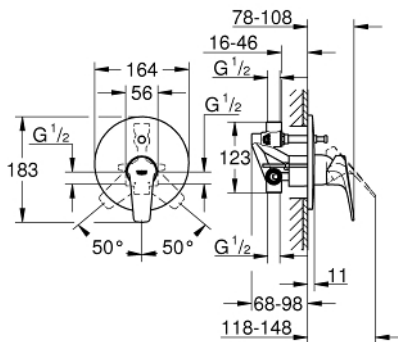

29 113 000 BAUFLOW SINGLE-LEVER BATH MIXER

PRODUCT DESCRIPTION

- Colour: chrome
- concealed installation
- consisting of:
 - set for final installation
 - rough-in set (33 963 001)
 - metal lever
 - GROHE SmoothControl 46 mm ceramic cartridge
 - GROHE LongLife finish
 - adjustable flow rate limiter
 - automatic diverter: bath/shower
 - escutcheon and shaft sealing
 - metal wall escutcheon

29 113 000 BAUFLOW SINGLE-LEVER BATH MIXER

SPARE PARTS

- 1: Lever (Spare part-nr. 46702000)
- 2: Escutcheon (Spare part-nr. 46905000)
- 3: Cartridge (Spare part-nr. 46048000)
- 4: Diverter (Spare part-nr. 46737000)
- 5: Temperature limiter (Spare part-nr. 46308000)*
- 6: Extension set (Spare part-nr. 46191000)*
- 7: Extension set (Spare part-nr. 46343000)*