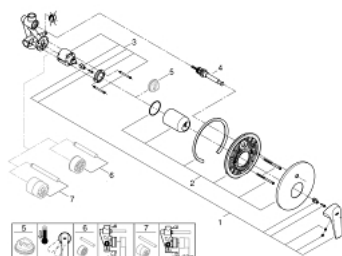

29 113 000 BAUFLOW SINGLE-LEVER BATH MIXER

PRODUCT DESCRIPTION

- Colour: chrome
- concealed installation
- consisting of:
 - set for final installation
 - rough-in set (33 963 001)
 - metal lever
 - GROHE SmoothControl 46 mm ceramic cartridge
 - GROHE LongLife finish
 - adjustable flow rate limiter
 - automatic diverter: bath/shower
 - escutcheon and shaft sealing
 - metal wall escutcheon

29 113 000 BAUFLOW SINGLE-LEVER BATH MIXER

SPARE PARTS

- 1: Lever (Spare part-nr. 46702000)
- 2: Escutcheon (Spare part-nr. 46905000)
- 3: Cartridge (Spare part-nr. 46048000)
- 4: Diverter (Spare part-nr. 46737000)
- 5: Temperature limiter (Spare part-nr. 46308000)*
- 6: Extension set (Spare part-nr. 46191000)*
- 7: Extension set (Spare part-nr. 46343000)*