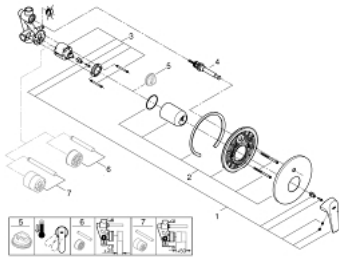

29 113 000 BAUFLOW SINGLE-LEVER BATH MIXER

PRODUCT DESCRIPTION

- Tyc: Chrome
- concealed installation
- consisting of:
 - set for final installation
 - rough-in set (33 963 001)
 - metal lever
 - GROHE SmoothControl 46 mm ceramic cartridge
 - GROHE LongLife finish
 - adjustable flow rate limiter
 - automatic diverter: bath/shower
 - escutcheon and shaft sealing
 - metal wall escutcheon

29 113 000 BAUFLOW SINGLE-LEVER BATH MIXER

SPARE PARTS

- 1: Lever (Spare part-nr. 46702000)
- 2: Escutcheon (Spare part-nr. 46905000)
- 3: Cartridge (Spare part-nr. 46048000)
- 4: Diverter (Spare part-nr. 46737000)
- 5: Temperature limiter (Spare part-nr. 46308000)*
- 6: Extension set (Spare part-nr. 46191000)*
- 7: Extension set (Spare part-nr. 46343000)*