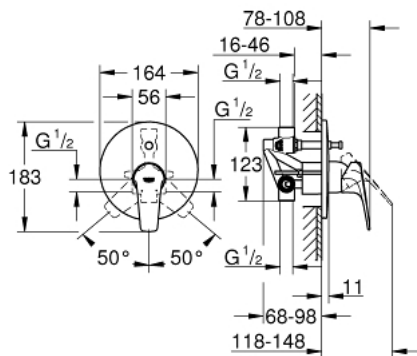

29 113 000 BAUFLOW SINGLE-LEVER BATH MIXER

PRODUCT DESCRIPTION

- Tyc: Chrome
- concealed installation
- consisting of:
 - set for final installation
 - rough-in set (33 963 001)
 - metal lever
 - GROHE SmoothControl 46 mm ceramic cartridge
 - GROHE LongLife finish
 - adjustable flow rate limiter
 - automatic diverter: bath/shower
 - escutcheon and shaft sealing
 - metal wall escutcheon

29 113 000 BAUFLOW SINGLE-LEVER BATH MIXER

SPARE PARTS

- 1: Lever (Spare part-nr. 46702000)
- 2: Escutcheon (Spare part-nr. 46905000)
- 3: Cartridge (Spare part-nr. 46048000)
- 4: Diverter (Spare part-nr. 46737000)
- 5: Temperature limiter (Spare part-nr. 46308000)*
- 6: Extension set (Spare part-nr. 46191000)*
- 7: Extension set (Spare part-nr. 46343000)*