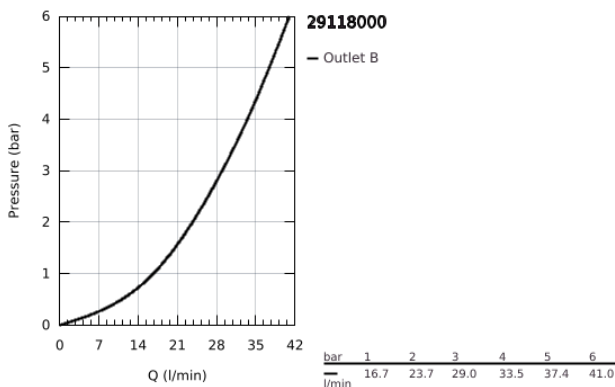

29 118 000 GROHTHERM SMARTCONTROL THERMOSTAT FOR CONCEALED INSTALLATION WITH ONE VALVE

PRODUCT DESCRIPTION

- Colour: chrome
- trim set for GROHE Rapido SmartBox (35 600/35 604)
- metal wall escutcheon with GROHE FastFixation (covered escutcheon and shaft sealing, covered fixing), retroactively 6° adjustable
- GROHE LongLife finish
- GROHE SmartControl - control the shower with intuitive push/turn button
- exchangeable symbols
- GROHE TurboStat - compact cartridge with wax thermoelement
- GROHE ProGrip - with knurl structure
- GROHE SafeStop - safety button at 38°C
- GROHE SafeStop Plus - optional temperature limiter at 43°C or 46°C included
- built-in non return valves and dirt strainers
- without roughing-in set 35 600/35 604 (please order separately)
- flow performance: outlet A (to external shut-off) = 34 l/min, outlet B/C = 29 l/min

29 118 000 GROHTHERM SMARTCONTROL THERMOSTAT FOR CONCEALED INSTALLATION WITH ONE VALVE

SPARE PARTS

- 1: Mounting plate (Spare part-nr. 48362000)
- 2: Temperature control handle (Spare part-nr. 49029000)
 - 2.1: Cover cap (Spare part-nr. 1015030000)
 - 2.2: handle adaptor (Spare part-nr. 1015059990)
- 3: Escutcheon (Spare part-nr. 49030000)
- 4: WC push button (Spare part-nr. 48361000)
 - 4.1: pushbutton (Spare part-nr. 14077000)
- 5: Cartridge (Spare part-nr. 48359000)
 - 5.1: Spindle (Spare part-nr. 49088000)
- 6: Thermostatic compact cartridge 3/4" (Spare part-nr. 49028000)
- 7: Non-return valve (Spare part-nr. 49085000)
- 8: Seal (Spare part-nr. 48360000)
- 9: Socket spanner (Spare part-nr. 49059000)*
- 10: GROHE TurboStat cartridge 3/4" (Spare part-nr. 49003000)*
- 11: Service stops (Spare part-nr. 1405300M)*
- 12: Universal extension set single-lever mixers, 25 mm (Spare part-nr. 14048000)*