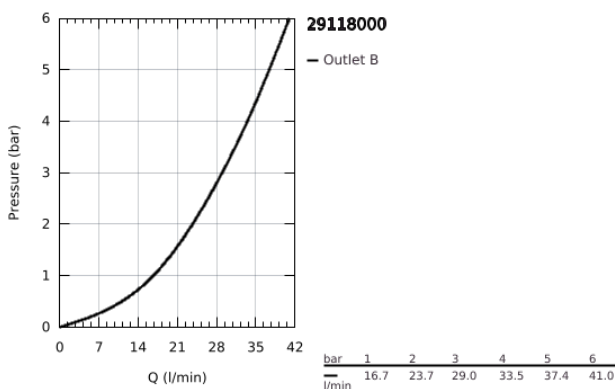

## 29 118 000 GROHTHERM SMARTCONTROL THERMOSTAT FOR CONCEALED INSTALLATION WITH ONE VALVE

### PRODUCT DESCRIPTION

- Colour: chrome
- trim set for GROHE Rapido SmartBox (35 600/35 604)
- metal wall escutcheon with GROHE FastFixation (covered escutcheon and shaft sealing, covered fixing), retroactively 6° adjustable
- GROHE LongLife finish
- GROHE SmartControl - control the shower with intuitive push/turn button
- exchangeable symbols
- GROHE TurboStat - compact cartridge with wax thermoelement
- GROHE ProGrip - with knurled structure
- GROHE SafeStop - safety button at 38°C
- GROHE SafeStop Plus - optional temperature limiter at 43°C or 46°C included
- built-in non return valves and dirt strainers
- without roughing-in set 35 600/35 604 (please order separately)
- flow performance: outlet A (to external shut-off) = 34 l/min, outlet B/C = 29 l/min