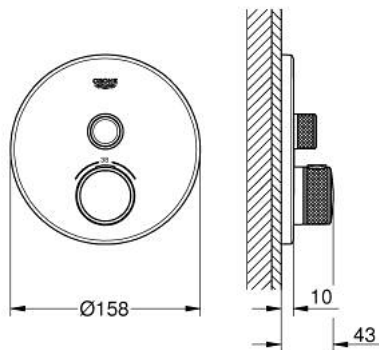

### PRODUCT DESCRIPTION

- Tyc: Chrome
- trim set for GROHE Rapido SmartBox (35 600/35 604)
- metal wall escutcheon with GROHE FastFixation (covered escutcheon and shaft sealing, covered fixing), retroactively 6° adjustable
- GROHE LongLife finish
- GROHE SmartControl - control the shower with intuitive push/turn button
- exchangeable symbols
- GROHE TurboStat - compact cartridge with wax thermostatic element
- GROHE ProGrip - with knurled structure
- GROHE SafeStop safety button at 38°C ( calibration required )
- GROHE SafeStop Plus - optional temperature limiter at 43°C or 46°C included
- built-in non return valves and dirt strainers
- without roughing-in set 35 600/35 604 (please order separately)
- flow performance: outlet A (to external shut-off) = 34 l/min, outlet B/C = 29 l/min

### SPARE PARTS

- 1: Mounting plate (Spare part-nr. 48362000)
  - 2: Temperature control handle (Spare part-nr. 49029000)
  - 2.1: Cover cap (Spare part-nr. 1015030000)
  - 2.2: handle adaptor (Spare part-nr. 1015059990)
  - 3: Escutcheon (Spare part-nr. 49030000)
  - 4: Push button (Spare part-nr. 48361000)
  - 4.1: pushbutton (Spare part-nr. 14077000)
  - 5: Cartridge (Spare part-nr. 48359000)
  - 5.1: Spindle (Spare part-nr. 49088000)
  - 6: Thermostatic compact cartridge 3/4" (Spare part-nr. 49028000)
  - 7: Non-return valve (Spare part-nr. 49085000)
  - 8: Seal (Spare part-nr. 48360000)
  - 9: Socket spanner (Spare part-nr. 49059000)\*
  - 10: GROHE TurboStat cartridge 3/4" (Spare part-nr. 49003000)\*
  - 11: Service stops (Spare part-nr. 1405300M)\*
  - 12: Universal extension set single-lever mixers, 25 mm (Spare part-nr. 14048000)\*
- \* Optional accessories