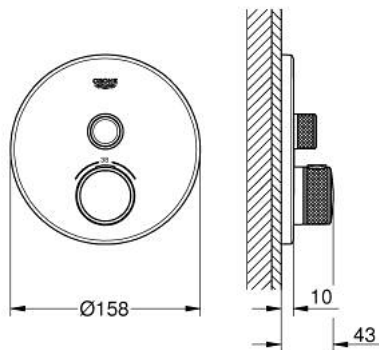

### PRODUCT DESCRIPTION

- Tyc: Chrome
- trim set for GROHE Rapido SmartBox (35 600/35 604)
- metal wall escutcheon with GROHE FastFixation (covered escutcheon and shaft sealing, covered fixing), retroactively 6° adjustable
- GROHE LongLife finish
- GROHE SmartControl - control the shower with intuitive push/turn button
- exchangeable symbols
- GROHE TurboStat - compact cartridge with wax thermoelement
- GROHE ProGrip - with knurl structure
- GROHE SafeStop safety button at 38°C ( calibration required )
- GROHE SafeStop Plus - optional temperature limiter at 43°C or 46°C included
- built-in non return valves and dirt strainers
- without roughing-in set 35 600/35 604 (please order separately)
- flow performance: outlet A (to external shut-off) = 34 l/min, outlet B/C = 29 l/min

### SPARE PARTS

- 1: Mounting plate (Spare part-nr. 48362000)
  - 2: Temperature control handle (Spare part-nr. 49029000)
    - 2.1: Cover cap (Spare part-nr. 1015030000)
    - 2.2: handle adaptor (Spare part-nr. 1015059990)
  - 3: Escutcheon (Spare part-nr. 49030000)
  - 4: Push button (Spare part-nr. 48361000)
    - 4.1: pushbutton (Spare part-nr. 14077000)
  - 5: Cartridge (Spare part-nr. 48359000)
    - 5.1: Spindle (Spare part-nr. 49088000)
  - 6: Thermostatic compact cartridge 3/4" (Spare part-nr. 49028000)
  - 7: Non-return valve (Spare part-nr. 49085000)
  - 8: Seal (Spare part-nr. 48360000)
  - 9: Socket spanner (Spare part-nr. 49059000)\*
  - 10: GROHE TurboStat cartridge 3/4" (Spare part-nr. 49003000)\*
  - 11: Service stops (Spare part-nr. 1405300M)\*
  - 12: Universal extension set single-lever mixers, 25 mm (Spare part-nr. 14048000)\*
- \* Optional accessories