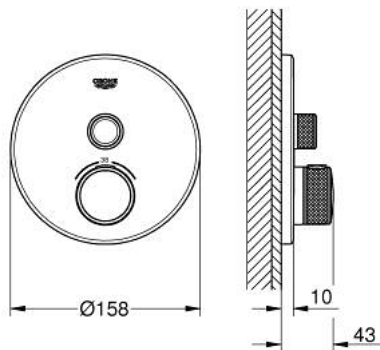

29 118 A00 GROHTHERM SMARTCONTROL THERMOSTAT FOR CONCEALED INSTALLATION WITH ONE VALVE

PRODUCT DESCRIPTION

- Tyc: hard graphite
- trim set for GROHE Rapido SmartBox (35 600/35 604)
- metal wall escutcheon with GROHE FastFixation (covered escutcheon and shaft sealing, covered fixing), retroactively 6° adjustable
- GROHE LongLife finish
- GROHE SmartControl - control the shower with intuitive push/turn button
- exchangeable symbols
- GROHE TurboStat - compact cartridge with wax thermoelement
- GROHE SafeStop safety button at 38°C (calibration required)
- GROHE SafeStop Plus - optional temperature limiter at 43°C or 46°C included
- built-in non return valves and dirt strainers
- without roughing-in set 35 600/35 604 (please order separately)
- flow performance: outlet A (to external shut-off) = 34 l/min, outlet B/C = 29 l/min