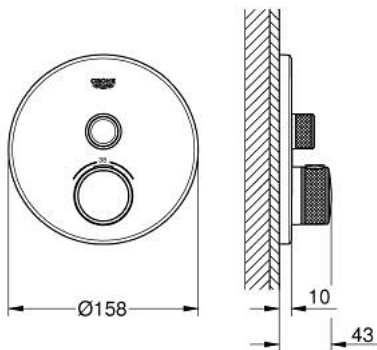

## 29 118 AL0 GROHTHERM SMARTCONTROL THERMOSTAT FOR CONCEALED INSTALLATION WITH ONE VALVE

### PRODUCT DESCRIPTION

- Typ: brushed hard graphite
- trim set for GROHE Rapido SmartBox (35 600/35 604)
- metal wall escutcheon with GROHE FastFixation (covered escutcheon and shaft sealing, covered fixing), retroactively 6° adjustable
- GROHE LongLife finish
- GROHE SmartControl - control the shower with intuitive push/turn button
- exchangeable symbols
- GROHE TurboStat - compact cartridge with wax thermoelement
- GROHE SafeStop safety button at 38°C ( calibration required )
- GROHE SafeStop Plus - optional temperature limiter at 43°C or 46°C included
- built-in non return valves and dirt strainers
- without roughing-in set 35 600/35 604 (please order separately)
- flow performance: outlet A (to external shut-off) = 34 l/min, outlet B/C = 29 l/min