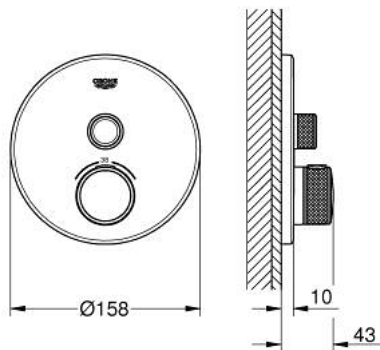

29 118 DA0 GROHTHERM SMARTCONTROL THERMOSTAT FOR CONCEALED INSTALLATION WITH ONE VALVE

PRODUCT DESCRIPTION

- Tyc: warm sunset
- trim set for GROHE Rapido SmartBox (35 600/35 604)
- metal wall escutcheon with GROHE FastFixation (covered escutcheon and shaft sealing, covered fixing), retroactively 6° adjustable
- GROHE LongLife finish
- GROHE SmartControl - control the shower with intuitive push/turn button
- exchangeable symbols
- GROHE TurboStat - compact cartridge with wax thermoelement
- GROHE SafeStop safety button at 38°C (calibration required)
- GROHE SafeStop Plus - optional temperature limiter at 43°C or 46°C included
- built-in non return valves and dirt strainers
- without roughing-in set 35 600/35 604 (please order separately)
- flow performance: outlet A (to external shut-off) = 34 l/min, outlet B/C = 29 l/min