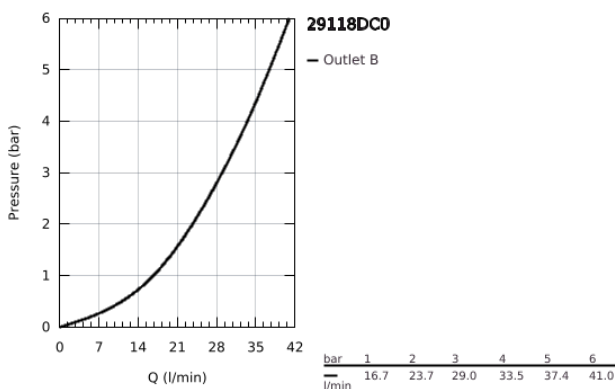

29 118 DC0 GROHTHERM SMARTCONTROL THERMOSTAT FOR CONCEALED INSTALLATION WITH ONE VALVE

PRODUCT DESCRIPTION

- Colour: supersteel
- trim set for GROHE Rapido SmartBox (35 600/35 604)
- metal wall escutcheon with GROHE FastFixation (covered escutcheon and shaft sealing, covered fixing), retroactively 6° adjustable
- GROHE LongLife finish
- GROHE SmartControl - control the shower with intuitive push/turn button
- exchangeable symbols
- GROHE TurboStat - compact cartridge with wax thermoelement
- GROHE SafeStop - safety button at 38°C
- GROHE SafeStop Plus - optional temperature limiter at 43°C or 46°C included
- built-in non return valves and dirt strainers
- without roughing-in set 35 600/35 604 (please order separately)
- flow performance: outlet A (to external shut-off) = 34 l/min, outlet B/C = 29 l/min

29 118 DC0 GROHTHERM SMARTCONTROL THERMOSTAT FOR CONCEALED INSTALLATION WITH ONE VALVE

SPARE PARTS

- 1: Mounting plate (Spare part-nr. 48362000)
- 2: Temperature control handle (Spare part-nr. 49029DC0)
- 3: Escutcheon (Spare part-nr. 49030DC0)
- 4: WC push button (Spare part-nr. 48361DC0)
- 4.1: pushbutton (Spare part-nr. 14077000)
- 5: Cartridge (Spare part-nr. 48359000)
- 5.1: Spindle (Spare part-nr. 49088000)
- 6: Thermostatic compact cartridge 3/4" (Spare part-nr. 49028000)
- 7: Non-return valve (Spare part-nr. 49085000)
- 8: Seal (Spare part-nr. 48360000)
- 9: Socket spanner (Spare part-nr. 49059000)*
- 10: GROHE TurboStat cartridge 3/4" (Spare part-nr. 49003000)*
- 11: Service stops (Spare part-nr. 1405300M)*
- 12: Universal extension set single-lever mixers, 25 mm (Spare part-nr. 14048000)*